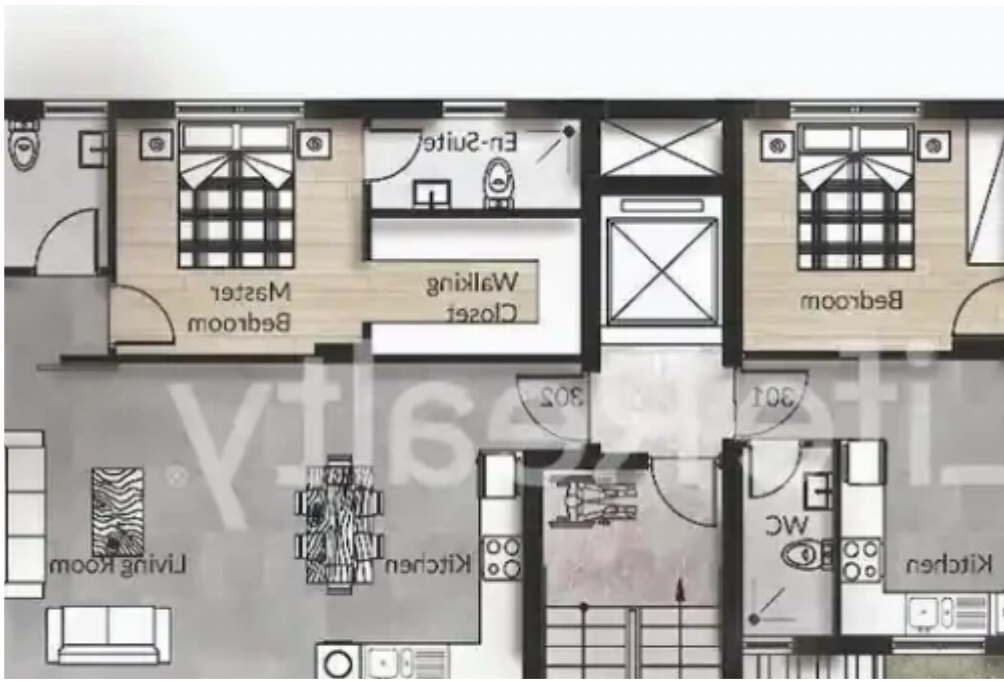

2-bedroom penthouse for sale

€385.000

Limassol, Ayiou-Neophytou-School-Ikea-Makarios-Iii-Kato-Polemida-4155 , Cyprus

Offered at: € 385,000

Estate ID: 64442

Ref: ba5453487

NET internal area: **76**

Bathrooms: **2**

Bedrooms: **2**

Parking spaces: **Covered cars**

Available from: **2024-09-27**

Offered at: **385,000**

Type: **Penthouse**

Presenting this elegant three-floor building in the emerging Kato Polemidia area of Limassol. Positioned less than 10 minutes from Limassol city centre and just 2 minutes from the highway, this property offers outstanding access to a variety of amenities. Thoughtfully designed and meticulously constructed, it is an attractive opportunity for both investors and buyers. Nestled in a serene neighbourhood, the luxurious penthouse provides a refined and convenient lifestyle. Boasting luxury features, the penthouse includes a private swimming pool and a stylish barbecue area. Its proximity to schools, shops, banks, and other essential services makes it an ideal option for those seeki...