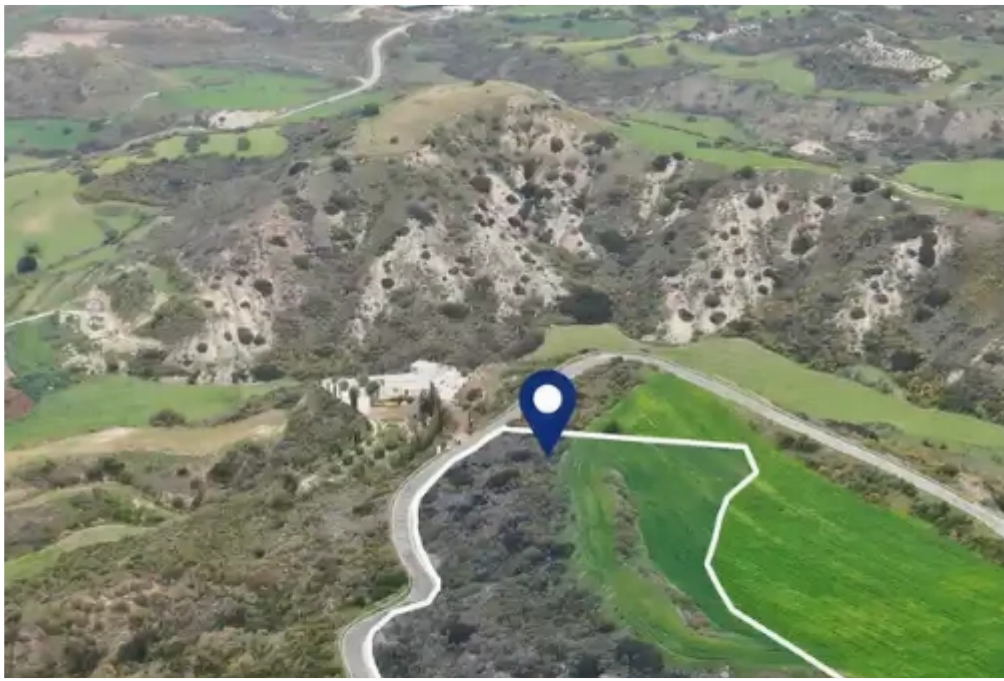

Agricultural land 16389 m²

€163.890

Paphos, Goudi-8850 , Cyprus

Offered at: € 163,890

Estate ID: 64460

Ref: ba5293965

Total plot's-land's area: **16389 m²**

Coverage: **10 %**

Density: **10 %**

Available from: **2024-09-27**

Offered at: **163,890**

Type: **Agricultural**

""Agricultural field available for sale in Goudi, Paphos. The property is located on a hill on the outskirts of the village, approximately 2km east of the main road Latsi – Paphos, enjoying uninterrupted sea views. The area of the field is 16,389 sq.m., with a road frontage of 180m. The property falls within the agricultural zone ?3, allowing for a 10% Building Coefficient, 10% Coverage on 2 floors, and a maximum building height of 8.3m. This property is listed by Buroka Real Estate agency. Registration Number: 1255, License Number: 511/E""...

Estate on map: