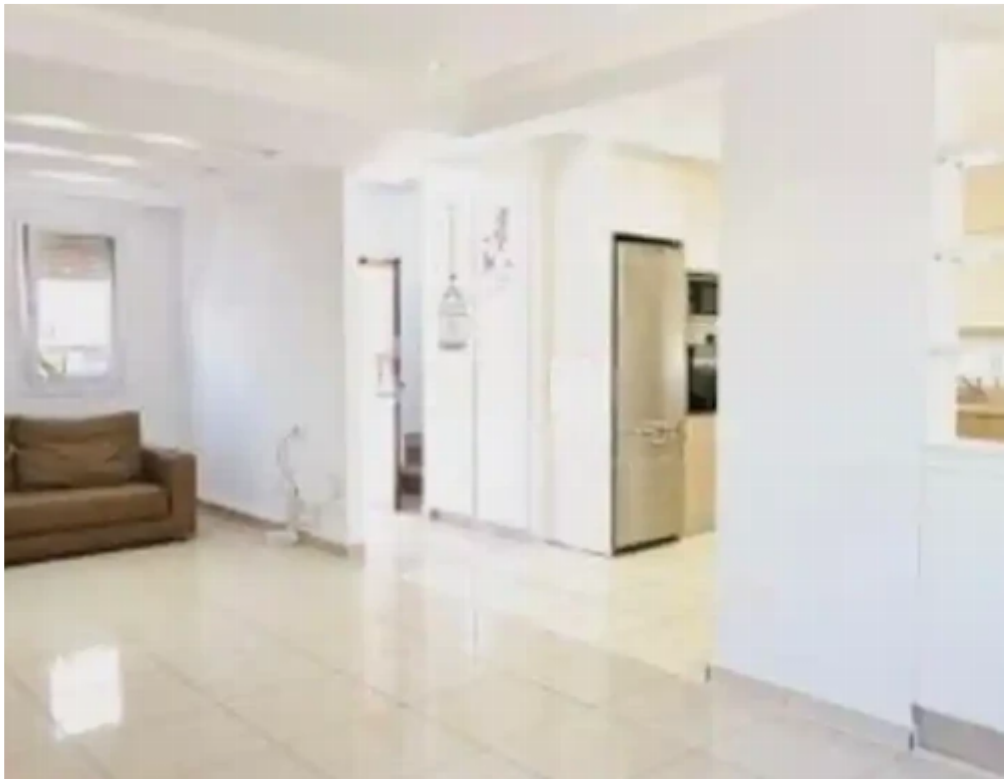

3-bedroom maisonette to rent

€2.500

Limassol, Spyrou-Kyprianou-St-Potamos-Germasogeias-4042 ,
Cyprus

Offered at: €2,500

Estate ID: 64475

Ref: ba5454332

NET internal area: **150**

Bathrooms: **3**

Bedrooms: **3**

Parking spaces: **Covered cars**

Available from: **2024-09-27**

Offered at: **2,500**

Type: **SemidetachedHouse**

""""""""House in Columbia area with 3 bedrooms (the master bedroom is with en-suit shower) , big bathroom and large wardrobes with lots of storage spaces, open plan living room with kitchen area, a guest toilet and a modern fireplace. Outside has a covered area for parking, small barbecue area as well as a maids room with electricity and water provision. The cooker the washing machine and the dishwasher are Bosch. All bedrooms and living room have airconditions also the house has storage heaters in all bedrooms, shutters in all the windows and alarm system. The house has excellent location close to supermarket , banks , pharmacies and many shops. 220sqm the plot 150sqm the house""""""...