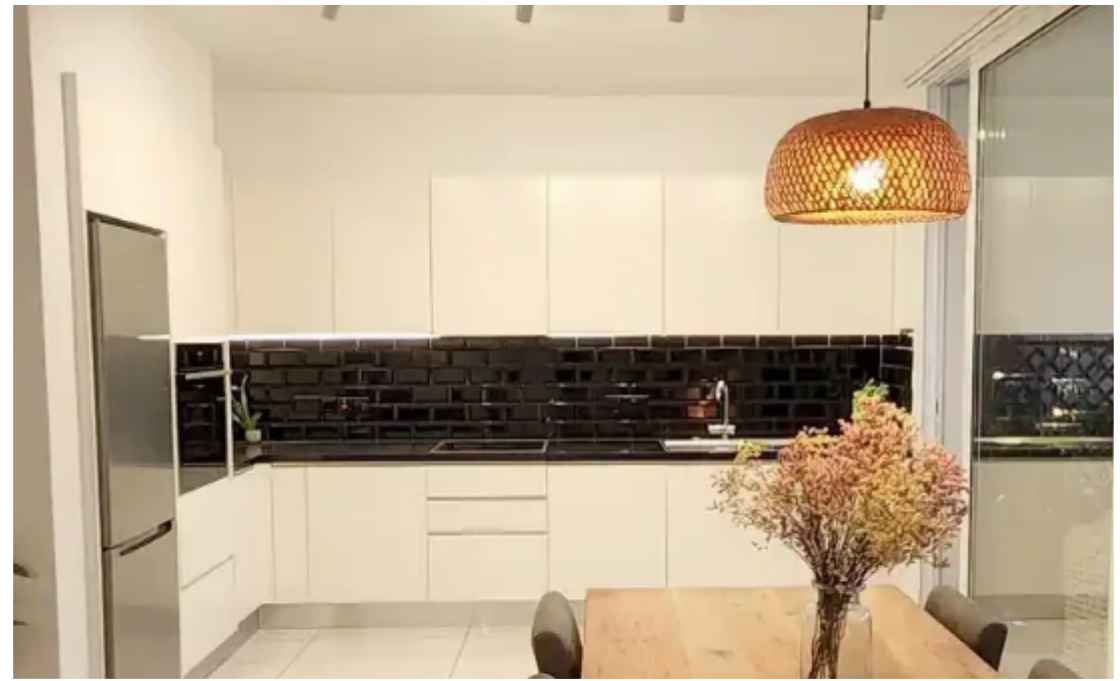

2-bedroom apartment f?r s?le

€290.000

Limassol, Mediterranean-Hospital-Agia-Phyla-Agia-Fylaxis-3117 ,
Cyprus

Offered at: € 290,000

Estate ID: 64557

Ref: ba5455342

NET internal area: **98**

Bathrooms: **1**

Bedrooms: **2**

Parking spaces: **Covered cars**

Available from: **2024-09-28**

Offered at: **290,000**

Type: **Apartment**

Discover this luxurious 2-bedroom apartment on the first floor of a modern building, nestled in a tranquil area of Agia Fyla just above the highway. Its prime location offers easy access to all amenities while being situated on a cul-de-sac, ensuring privacy. Spanning a total area of 98 sqm, (79 sqm of interior space and a 19 sqm balcony). The open-plan layout seamlessly integrates the living, dining, and kitchen areas, with large glass sliding doors leading to a beautiful covered verandah, two bedrooms, and one family bathroom. The thoughtful design creates a cozy yet functional living environment. This apartment comes equipped with high-end electrical appliances and A/C u...