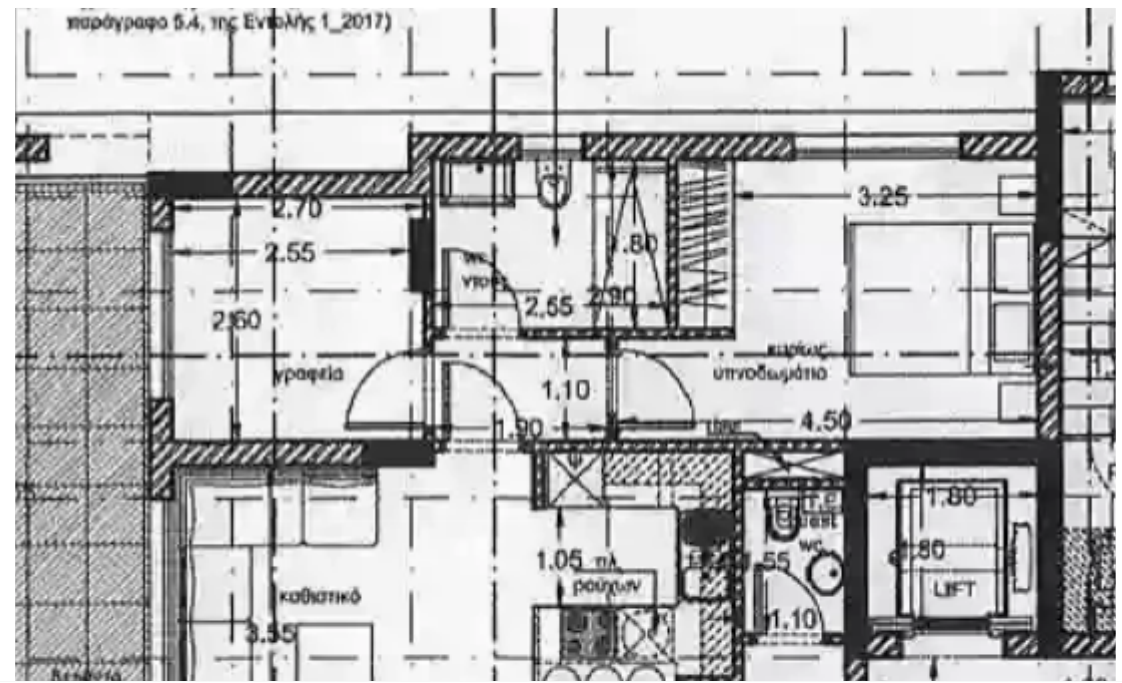

1 bedrooms, 60

Limassol, Arhangelos-Michail-Monovolikos-Kato-Polemida-4150 ,
Cyprus

Offered at: € 265,000

Estate ID: 6470

Ref: J4409L1616

NET internal area: **60**

Bathrooms: **2**

Bedrooms: **1**

Parking spaces: **1 cars**

Available from: **2024-03-27**

Offered at: **265,000**

Type: **Apartment**

Veranda: **18 m²**

1 bedroom 2 bathroom Indoor Area 60 m2 Covered Veranda 18 m2...

Estate on map: