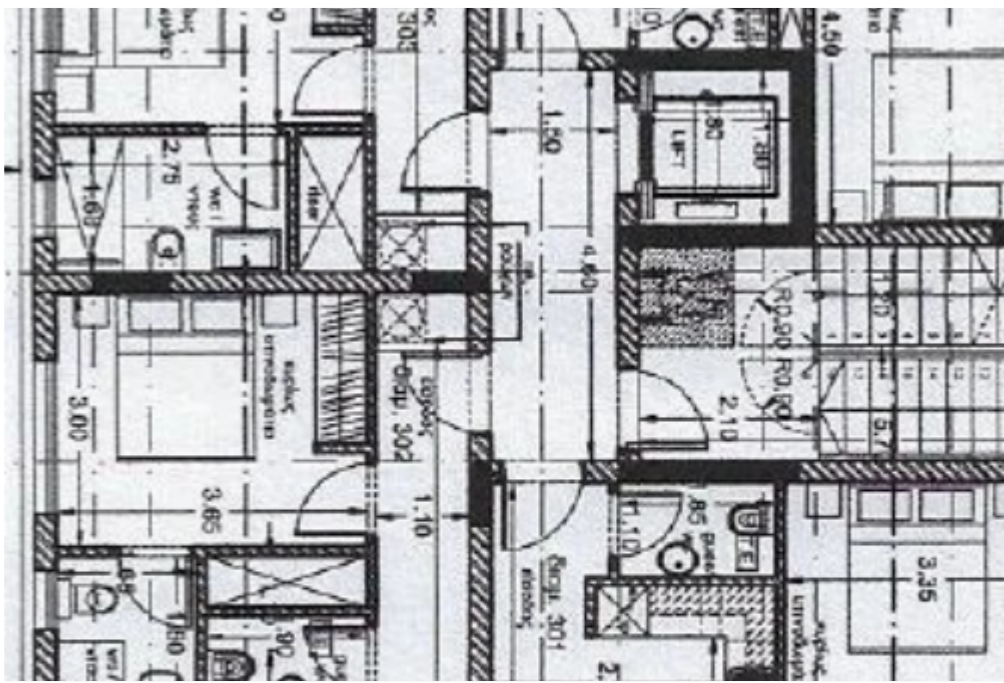

1 bedrooms, 60

Limassol, Arhangelos-Michail-Monovolikos-Kato-Polemida-4150 ,
Cyprus

Offered at: € 265,000

Estate ID: 6470

Ref: J4409L1616

NET internal area: **60**

Bathrooms: **2**

Bedrooms: **1**

Parking spaces: **1 cars**

Available from: **2024-03-27**

Offered at: **265,000**

Type: **Apartment**

Veranda: **18 m²**

1 bedroom 2 bathroom Indoor Area 60 m2 Covered Veranda 18 m2...

Estate on map: