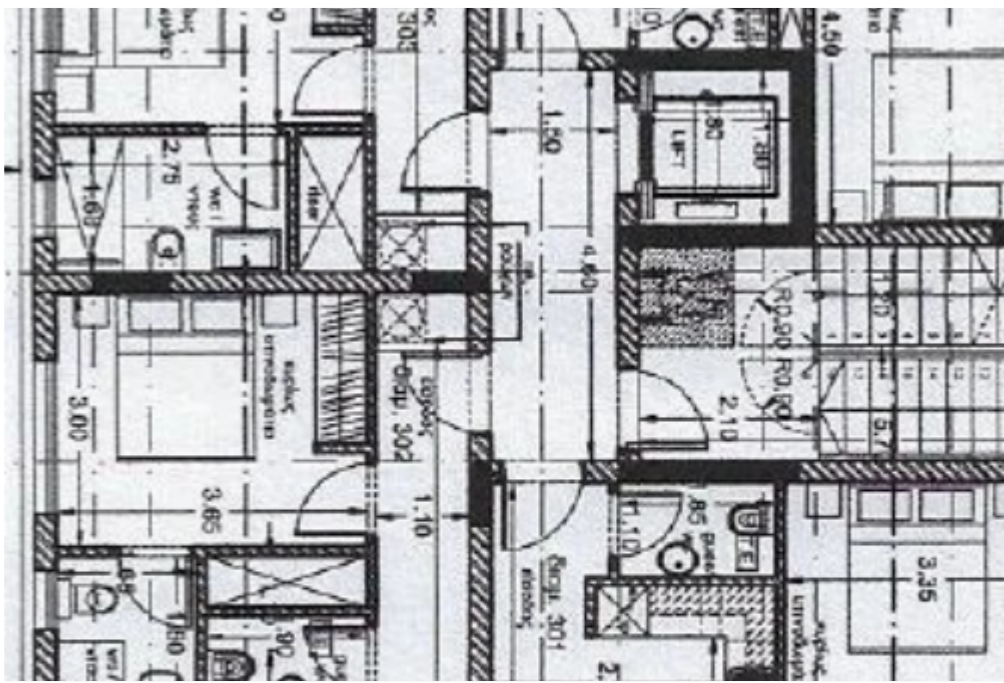

## 1 bedrooms, 52

Limassol, Arhangelos-Michail-Monovolikos-Kato-Polemida-4150 ,  
Cyprus

**Offered at:** € 245,000

**Estate ID:** 6471

**Ref:** J4409L1615

NET internal area: **52**

Bathrooms: **2**

Bedrooms: **1**

Parking spaces: **1 cars**

Available from: **2024-03-27**

Offered at: **245,000**

Type: **Apartment**

Veranda: **10 m²**

1 bedroom 2 bathroom Indoor Area 55 m2 Covered Veranda 12 m2...