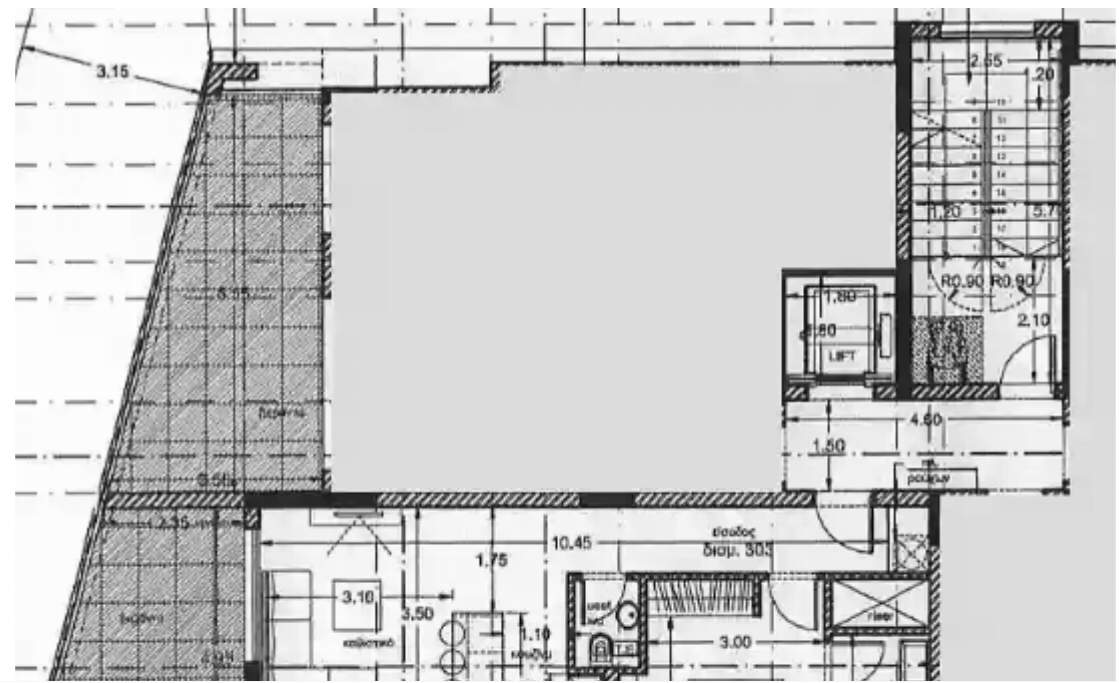

## 1 bedrooms, 52

Limassol, Arhangelos-Michail-Monovolikos-Kato-Polemida-4150 ,  
Cyprus

**Offered at:** € 245,000

**Estate ID:** 6471

**Ref:** J4409L1615

NET internal area: **52**

Bathrooms: **2**

Bedrooms: **1**

Parking spaces: **1 cars**

Available from: **2024-03-27**

Offered at: **245,000**

Type: **Apartment**

Veranda: **10 m²**

1 bedroom 2 bathroom Indoor Area 55 m2 Covered Veranda 12 m2...