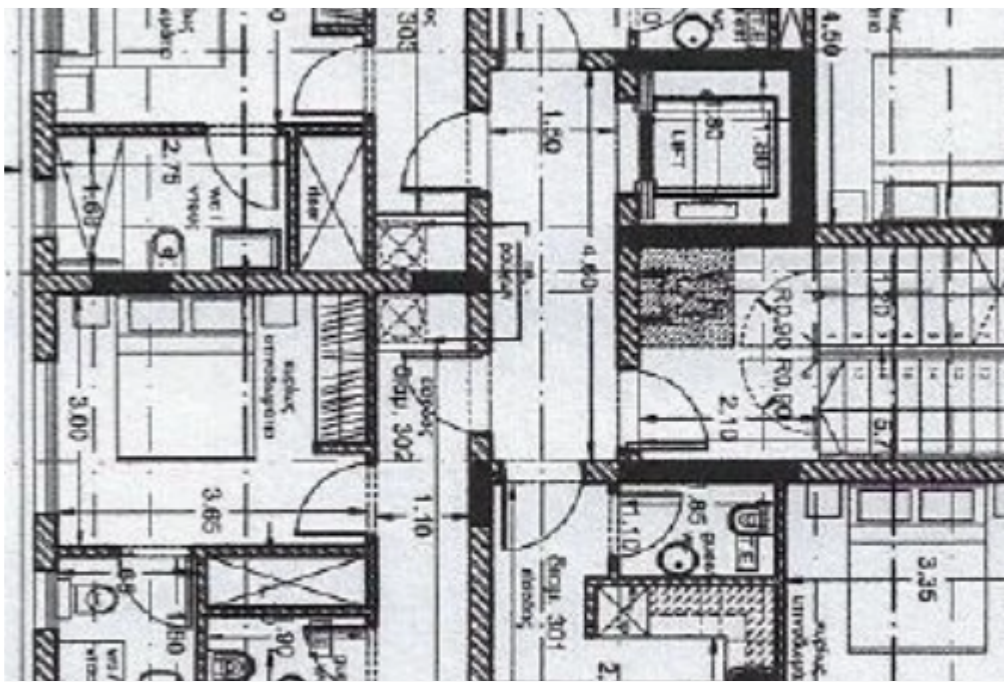

## 1 bedrooms, 52

Limassol, Arhangelos-Michail-Monovolikos-Kato-Polemidia-4150 ,  
Cyprus

**Offered at:** € 265,000

**Estate ID:** 6472

**Ref:** J4409L1614

NET internal area: **52**

Bathrooms: **2**

Bedrooms: **1**

Parking spaces: **1 cars**

Available from: **2024-03-27**

Offered at: **265,000**

Type: **Apartment**

Veranda: **10 m²**

1 bedroom 2 bathroom Indoor Area 52 m2 Covered Veranda 20 m2...