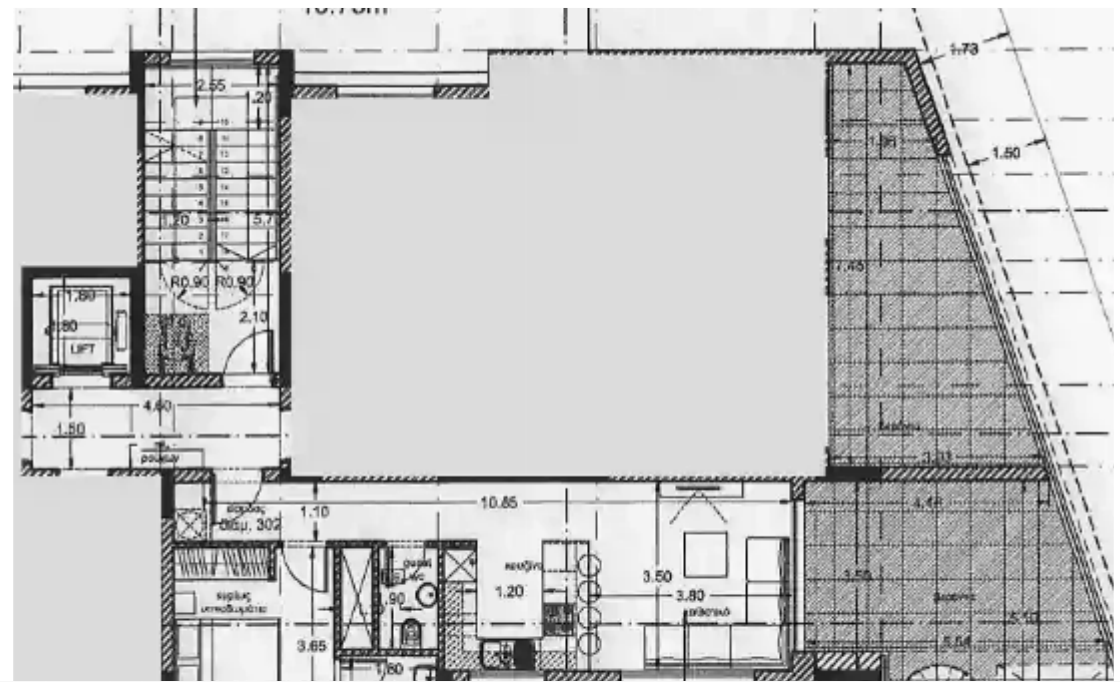

## 1 bedrooms, 52

Limassol, Arhangelos-Michail-Monovolikos-Kato-Polemidia-4150 ,  
Cyprus

**Offered at:** € 265,000

**Estate ID:** 6472

**Ref:** J4409L1614

NET internal area: **52**

Bathrooms: **2**

Bedrooms: **1**

Parking spaces: **1 cars**

Available from: **2024-03-27**

Offered at: **265,000**

Type: **Apartment**

Veranda: **10 m²**

1 bedroom 2 bathroom Indoor Area 52 m2 Covered Veranda 20 m2...