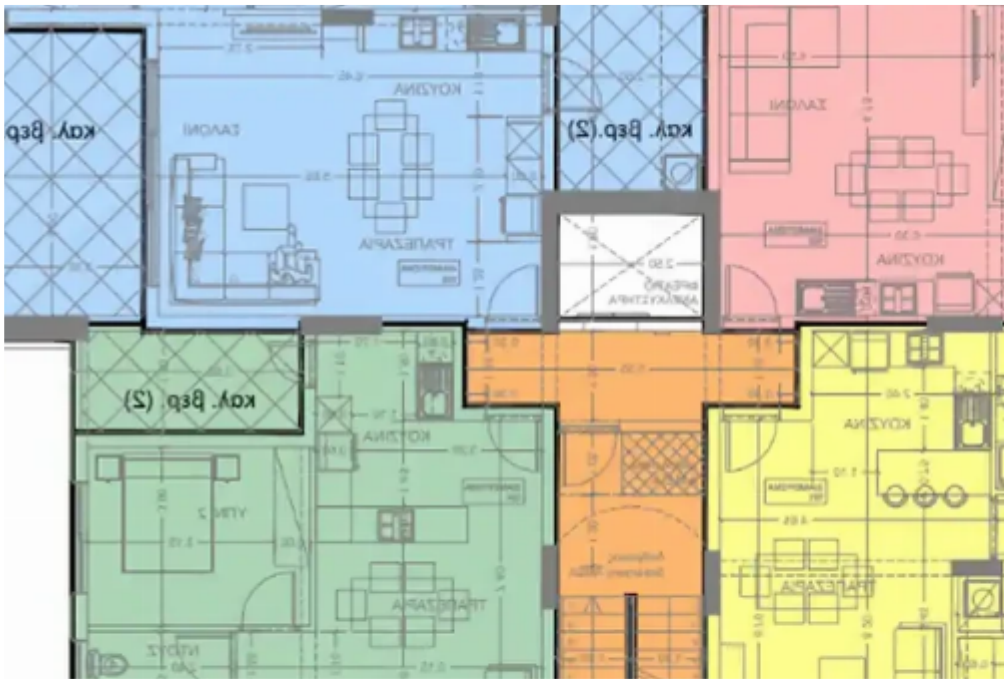

2-bedroom apartment f?r s?le

€250.000

Limassol, Panagia-Evaggelistria-Kato-Polemidia-4156 , Cyprus

Offered at: €250,000

Estate ID: 64728

Ref: ba5455167

NET internal area: **95**

Bathrooms: **2**

Bedrooms: **2**

Parking spaces: **Covered cars**

Available from: **2024-09-29**

Offered at: **250,000**

Type: **Apartment**

""""""""Brand New 3-Story Building in Kato Polemidia Experience modern living in a peaceful residential area with breathtaking city and sea views. This exclusive building offers three unique floors, each tailored to meet your lifestyle needs: - 1st Floor: 1 Bedroom, 68 sqm – €190,000 - 2nd Floor: 2 Bedrooms, 95 sqm – €250,000 - 3rd Floor: 3 Bedrooms, 165 sqm – €430,000 Delivery in 15 months – Reserve your unit now and secure your future home in this premium location. Limited availability! Contact us today to learn more and schedule a viewing. """""""" ...