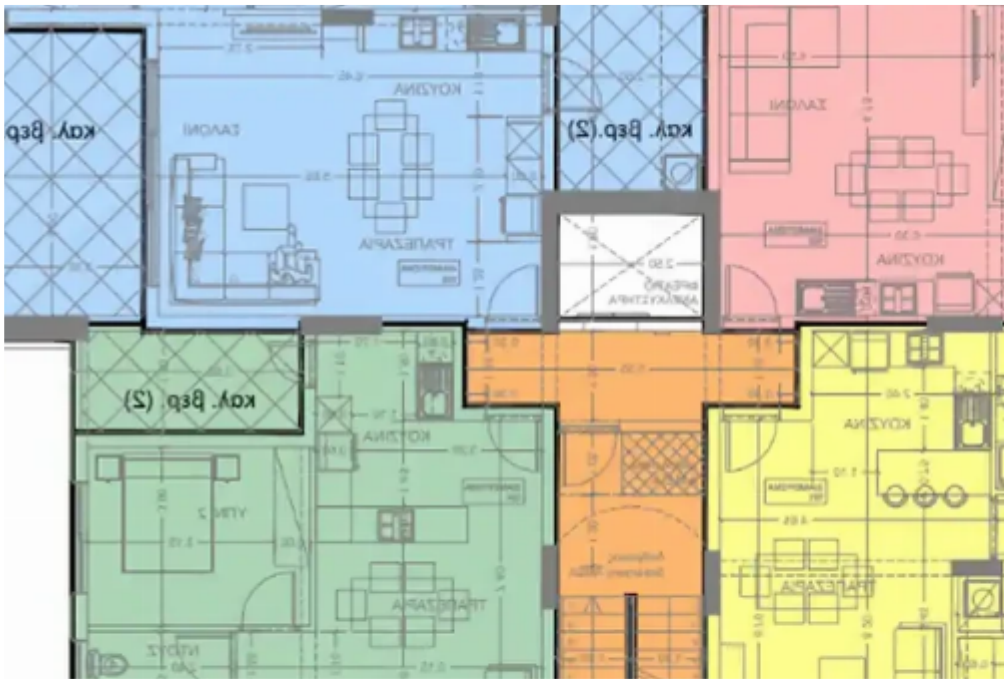

2-bedroom apartment f?r s?le

Limassol, Panagia-Evaggelistria-Kato-Polemidia-4156 , Cyprus

Offered at: € 250,000

Estate ID: 64728

Ref: ba5455167

Bathrooms: **2**

Bedrooms: **2**

Parking spaces: **Covered cars**

Available from: **2024-09-29**

Offered at: **250,000**

Type: **Apartment**

*****Brand New 3-Story Building in Kato Polemidia Experience modern living in a peaceful residential area with breathtaking city and sea views. This exclusive building offers three unique floors, each tailored to meet your lifestyle needs: - 1st Floor: 1 Bedroom, 68 sqm – €190,000 - 2nd Floor: 2 Bedrooms, 95 sqm – €250,000 - 3rd Floor: 3 Bedrooms, 165 sqm – €430,000 Delivery in 15 months – Reserve your unit now and secure your future home in this premium location. Limited availability! Contact us today to learn more and schedule a viewing.*****...