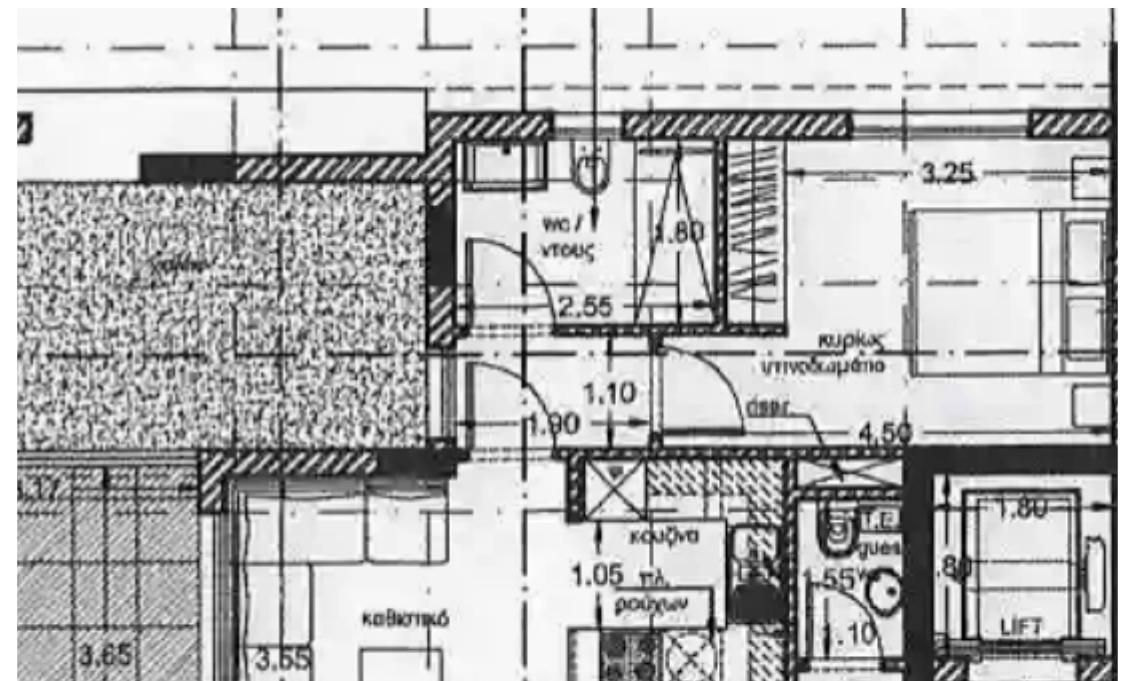

## 1 bedrooms, 50

Limassol, Arhangelos-Michail-Monovolikos-Kato-Polemida-4150 ,  
Cyprus

**Offered at:** € 195,000

**Estate ID:** 6473

**Ref:** J4409L1613

NET internal area: **50**

Bathrooms: **2**

Bedrooms: **1**

Parking spaces: **1 cars**

Available from: **2024-03-27**

Offered at: **195,000**

Type: **Apartment**

Veranda: **14 m²**

1 bedroom 2 bathroom Indoor Area 50 m2 Covered Veranda 14 m2...