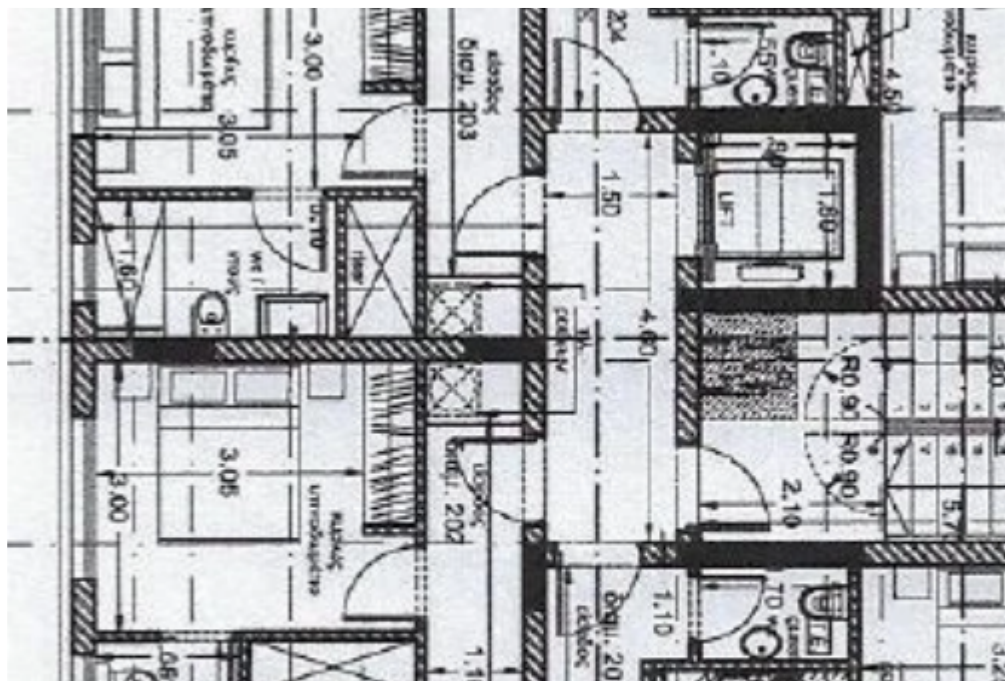

## 1 bedrooms, 50

Limassol, Arhangelos-Michail-Monovolikos-Kato-Polemida-4150 ,  
Cyprus

**Offered at:** € 195,000

**Estate ID:** 6473

**Ref:** J4409L1613

NET internal area: **50**

Bathrooms: **2**

Bedrooms: **1**

Parking spaces: **1 cars**

Available from: **2024-03-27**

Offered at: **195,000**

Type: **Apartment**

Veranda: **14 m²**

1 bedroom 2 bathroom Indoor Area 50 m2 Covered Veranda 14 m2...