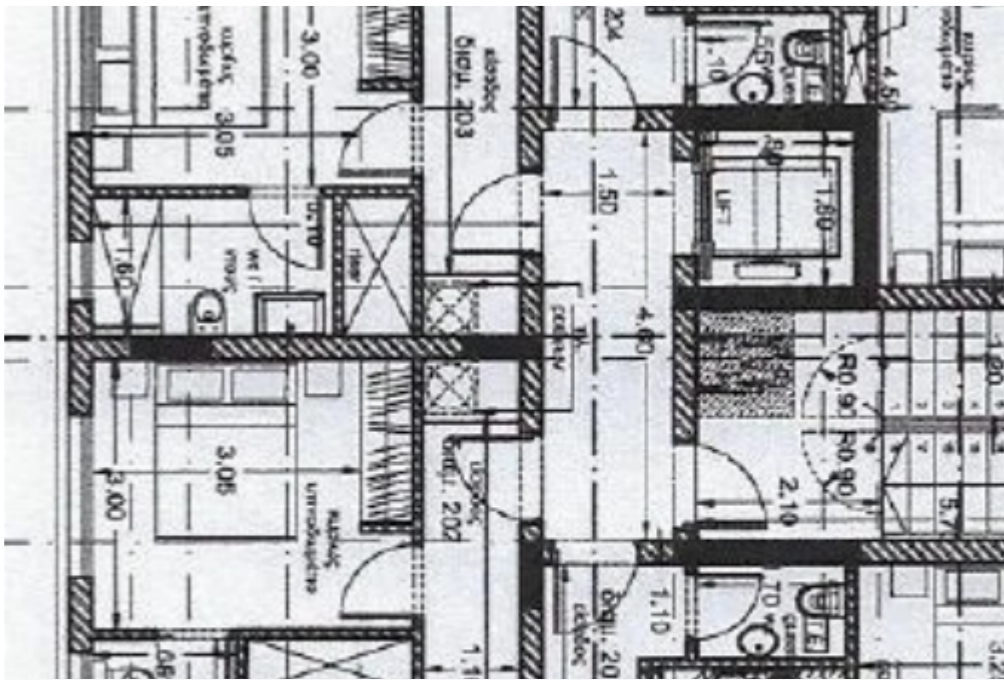

## 1 bedrooms, 55

Limassol, Arhangelos-Michail-Monovolikos-Kato-Polemidia-4150 ,  
Cyprus

**Offered at:** € 180,000

**Estate ID:** 6474

**Ref:** J4409L1612

NET internal area: **55**

Bathrooms: **2**

Bedrooms: **1**

Parking spaces: **1 cars**

Available from: **2024-03-27**

Offered at: **180,000**

Type: **Apartment**

Veranda: **10 m²**

1 bedroom 2 bathroom Indoor Area 55 m2 Covered Veranda 10 m2...