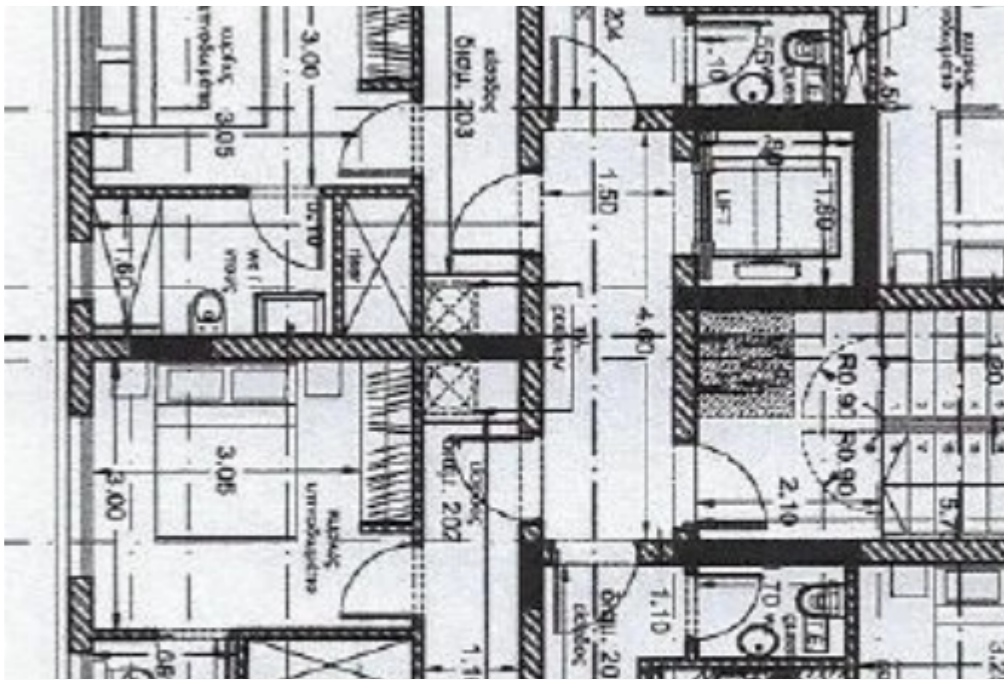

## 1 bedrooms, 55

Limassol, Arhangelos-Michail-Monovolikos-Kato-Polemidia-4150 ,  
Cyprus

**Offered at:** € 180,000

**Estate ID:** 6474

**Ref:** J4409L1612

NET internal area: **55**

Bathrooms: **2**

Bedrooms: **1**

Parking spaces: **1 cars**

Available from: **2024-03-27**

Offered at: **180,000**

Type: **Apartment**

Veranda: **10 m²**

1 bedroom 2 bathroom Indoor Area 55 m2 Covered Veranda 10 m2...