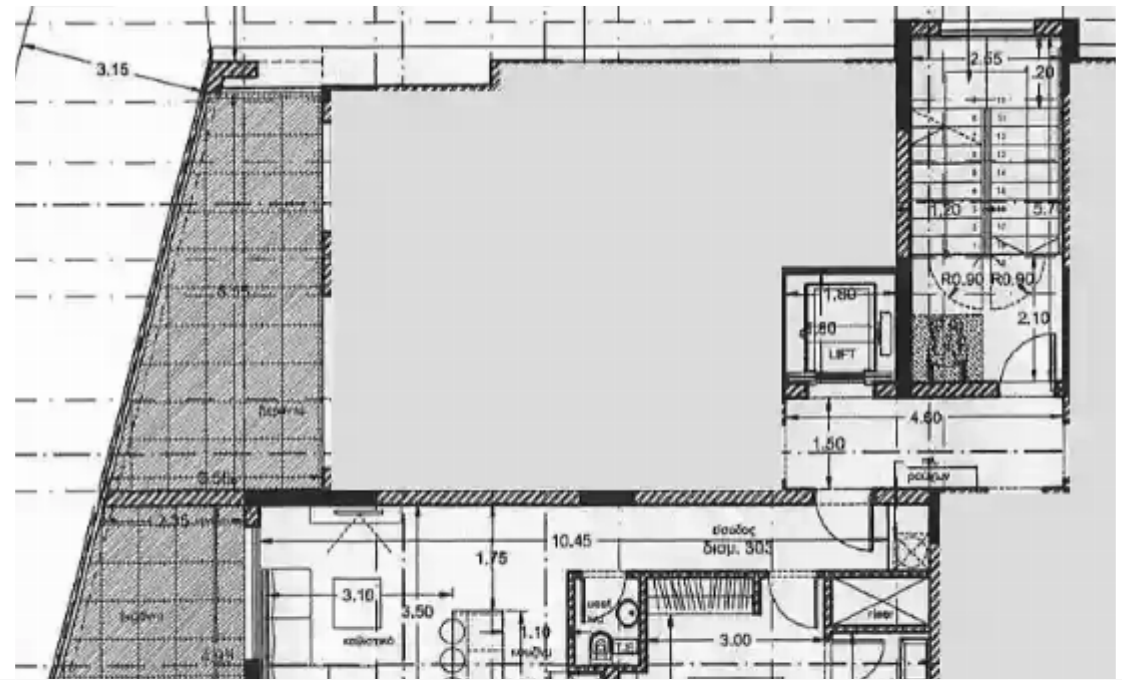

## 1 bedrooms, 55

Limassol, Arhangelos-Michail-Monovolikos-Kato-Polemidia-4150 ,  
Cyprus

**Offered at:** € 180,000

**Estate ID:** 6474

**Ref:** J4409L1612

NET internal area: **55**

Bathrooms: **2**

Bedrooms: **1**

Parking spaces: **1 cars**

Available from: **2024-03-27**

Offered at: **180,000**

Type: **Apartment**

Veranda: **10 m²**

1 bedroom 2 bathroom Indoor Area 55 m2 Covered Veranda 10 m2...