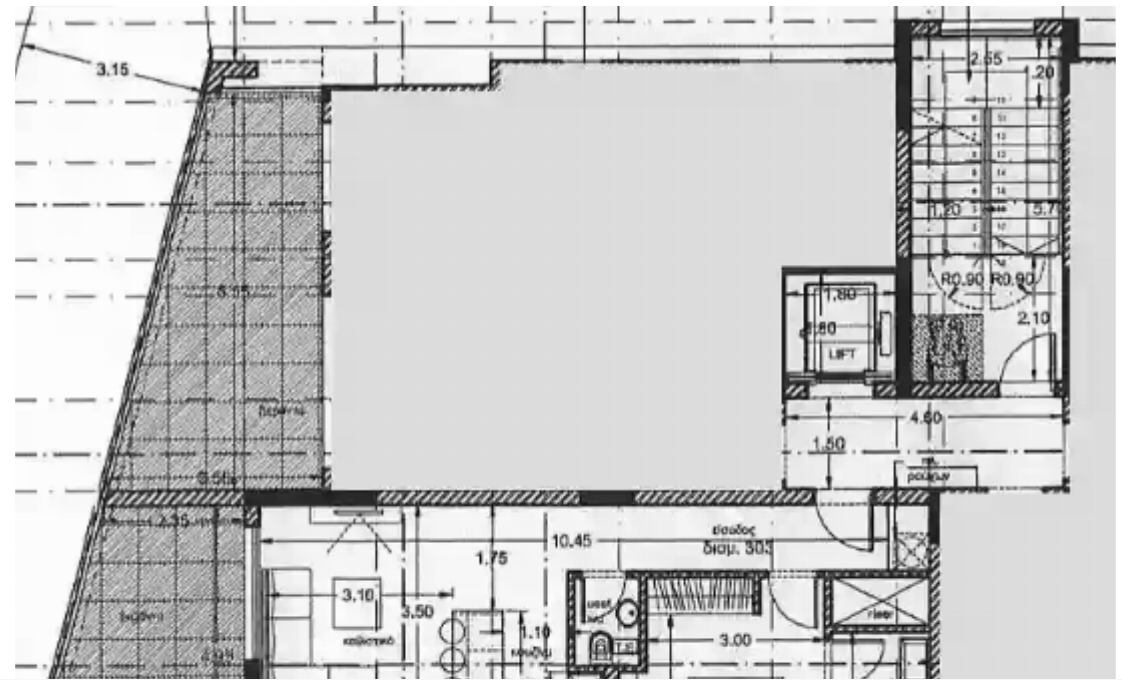

## 1 bedrooms, 55

Limassol, Arhangelos-Michail-Monovolikos-Kato-Polemidia-4150 ,  
Cyprus

**Offered at:** € 180,000

**Estate ID:** 6474

**Ref:** J4409L1612

NET internal area: **55**

Bathrooms: **2**

Bedrooms: **1**

Parking spaces: **1 cars**

Available from: **2024-03-27**

Offered at: **180,000**

Type: **Apartment**

Veranda: **10 m²**

1 bedroom 2 bathroom Indoor Area 55 m2 Covered Veranda 10 m2...