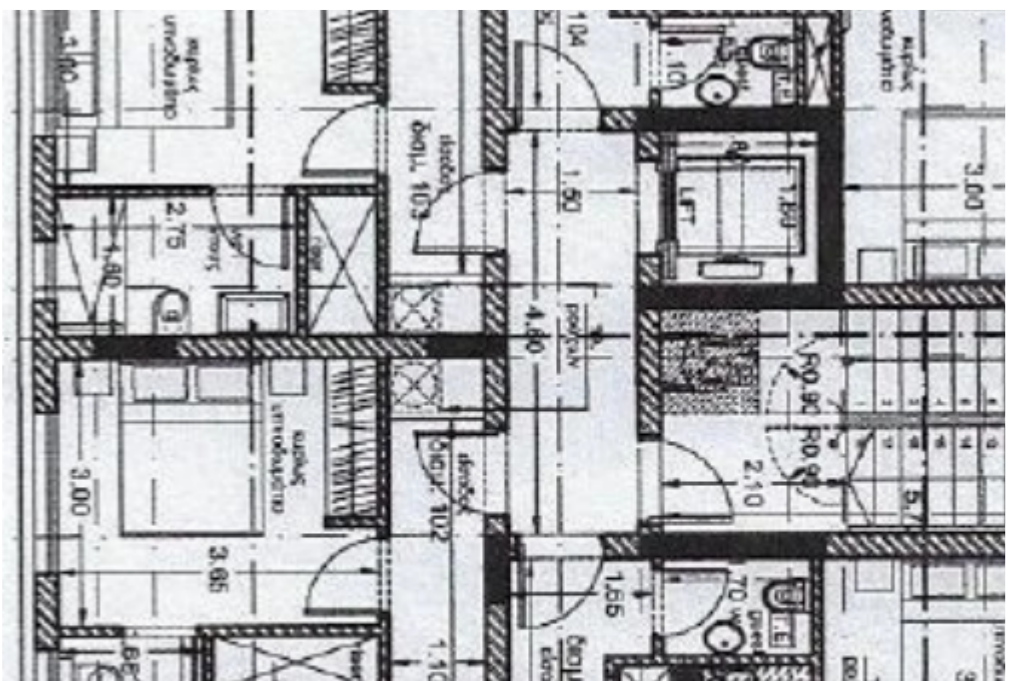

## 1 bedrooms, 50

Limassol, Arhangelos-Michail-Monovolikos-Kato-Polemida-4150 ,  
Cyprus

**Offered at:** € 225,000

**Estate ID:** 6475

**Ref:** J4409L1610

NET internal area: **50**

Bathrooms: **2**

Bedrooms: **1**

Parking spaces: **1 cars**

Available from: **2024-03-27**

Offered at: **225,000**

Type: **Apartment**

Veranda: **14 m²**

1 bedroom 2 bathroom Indoor Area 50 m2 Covered Veranda 14 m2...