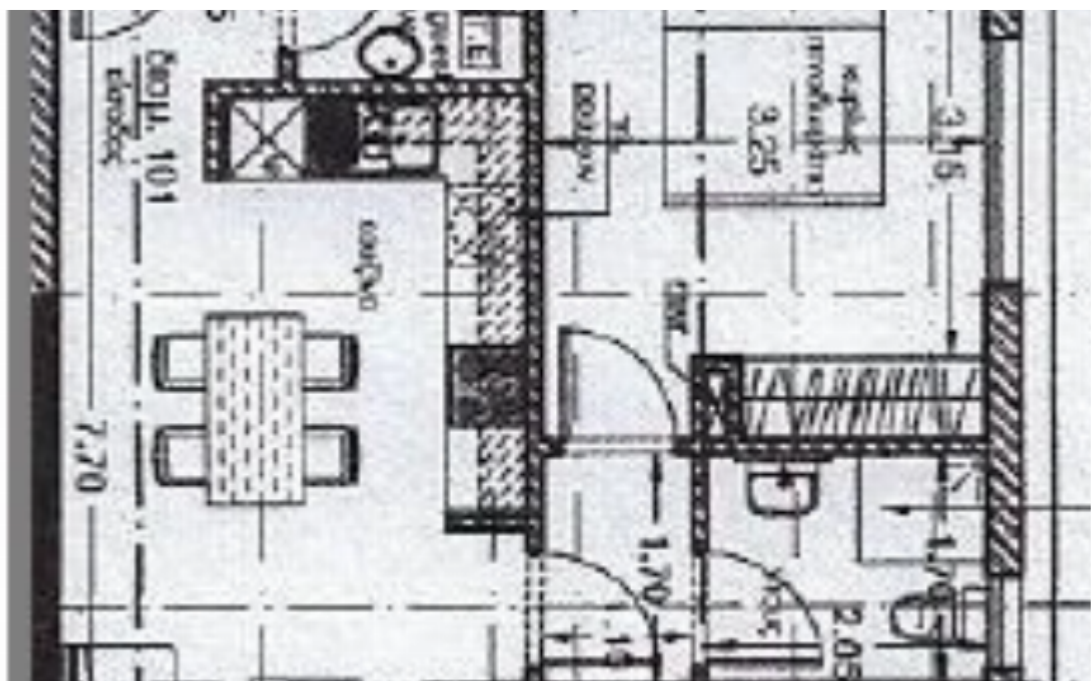

## 1 bedrooms, 50

Limassol, Arhangelos-Michail-Monovolikos-Kato-Polemida-4150 ,  
Cyprus

**Offered at:** € 225,000

**Estate ID:** 6475

**Ref:** J4409L1610

NET internal area: **50**

Bathrooms: **2**

Bedrooms: **1**

Parking spaces: **1 cars**

Available from: **2024-03-27**

Offered at: **225,000**

Type: **Apartment**

Veranda: **14 m²**

1 bedroom 2 bathroom Indoor Area 50 m2 Covered Veranda 14 m2...