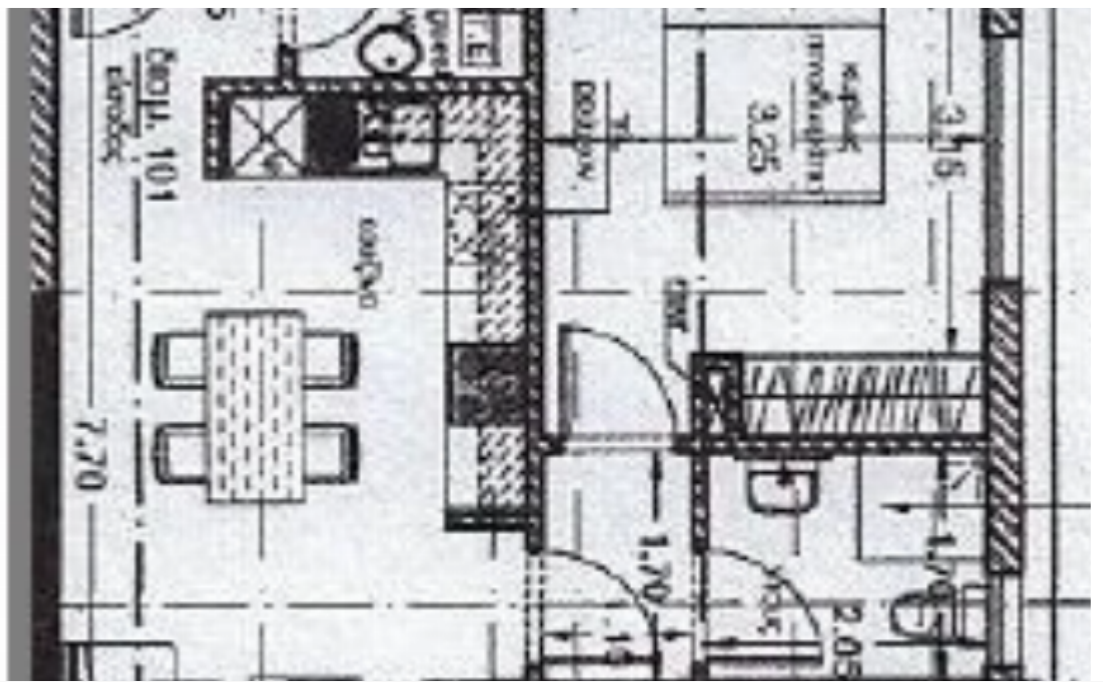

1 bedrooms, 50

Limassol, Arhangelos-Michail-Monovolikos-Kato-Polemida-4150 ,
Cyprus

Offered at: € 225,000

Estate ID: 6475

Ref: J4409L1610

NET internal area: **50**

Bathrooms: **2**

Bedrooms: **1**

Parking spaces: **1 cars**

Available from: **2024-03-27**

Offered at: **225,000**

Type: **Apartment**

Veranda: **14 m²**

1 bedroom 2 bathroom Indoor Area 50 m2 Covered Veranda 14 m2...

Estate on map:

image not found or type unknown