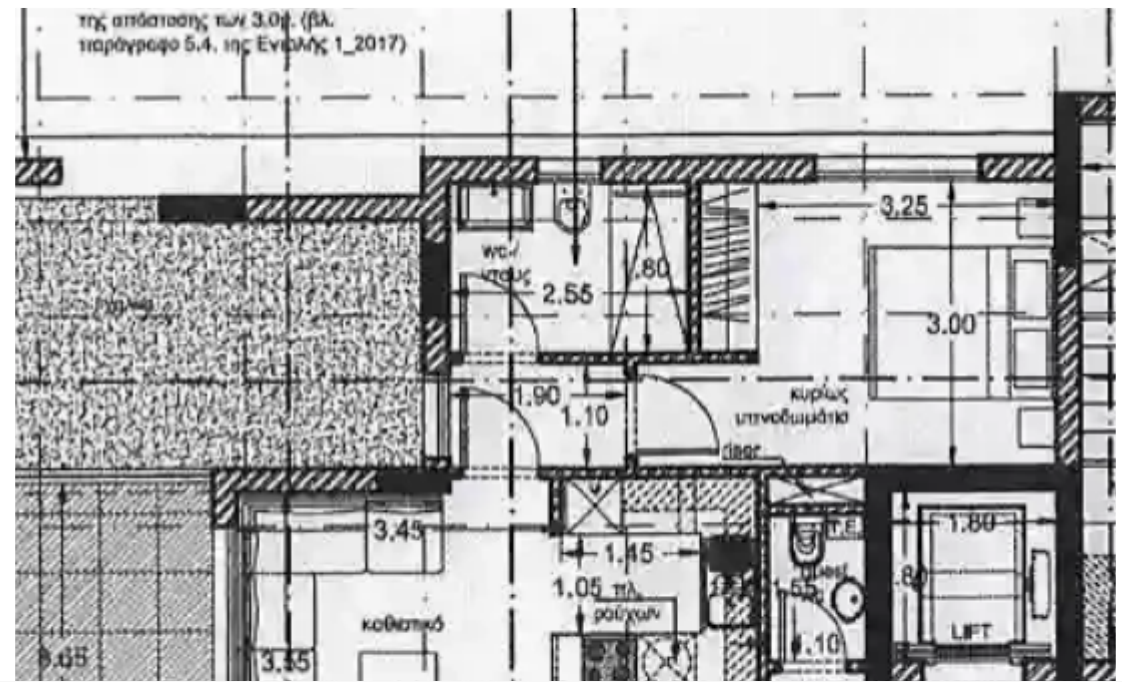

1 bedrooms, 50

Limassol, Arhangelos-Michail-Monovolikos-Kato-Polemida-4150 ,
Cyprus

Offered at: € 195,000

Estate ID: 6476

Ref: J4409L1611

NET internal area: **50**

Bathrooms: **2**

Bedrooms: **1**

Parking spaces: **1 cars**

Available from: **2024-03-27**

Offered at: **195,000**

Type: **Apartment**

Veranda: **14 m²**

1 bedroom 2 bathroom Indoor Area 50 m2 Covered Veranda 14 m2...

Estate on map: