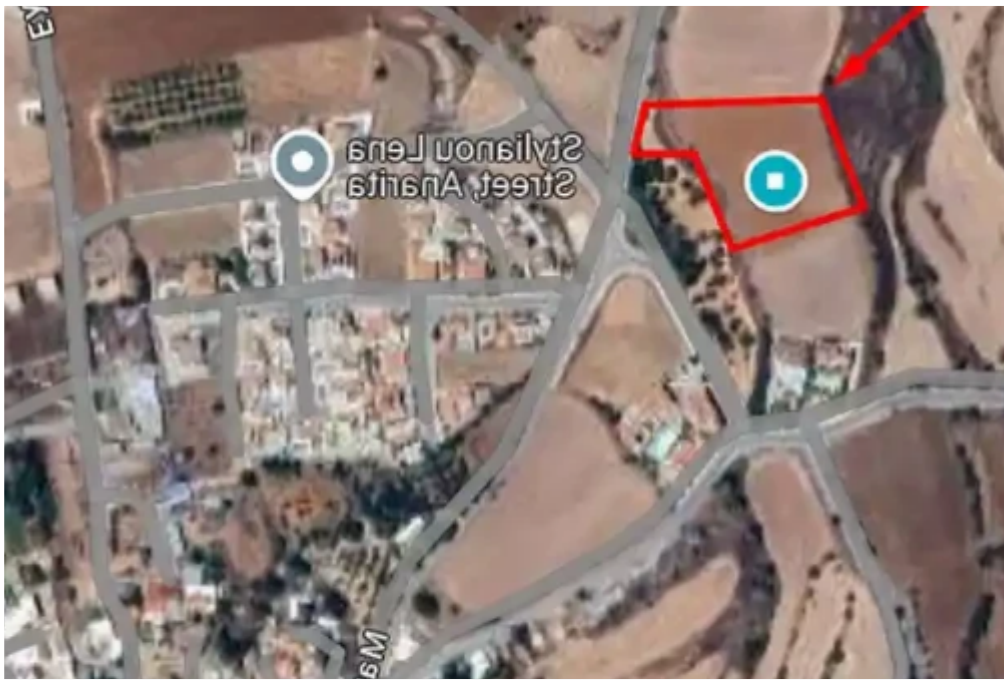

Residential land 6701 m²

€500.000

Paphos, Anarita-8502 , Cyprus

Offered at: € 500,000

Estate ID: 64966

Ref: ba5457282

Total plot's-land's area: **6701 m²**

Coverage: **20 %**

Estate on map: