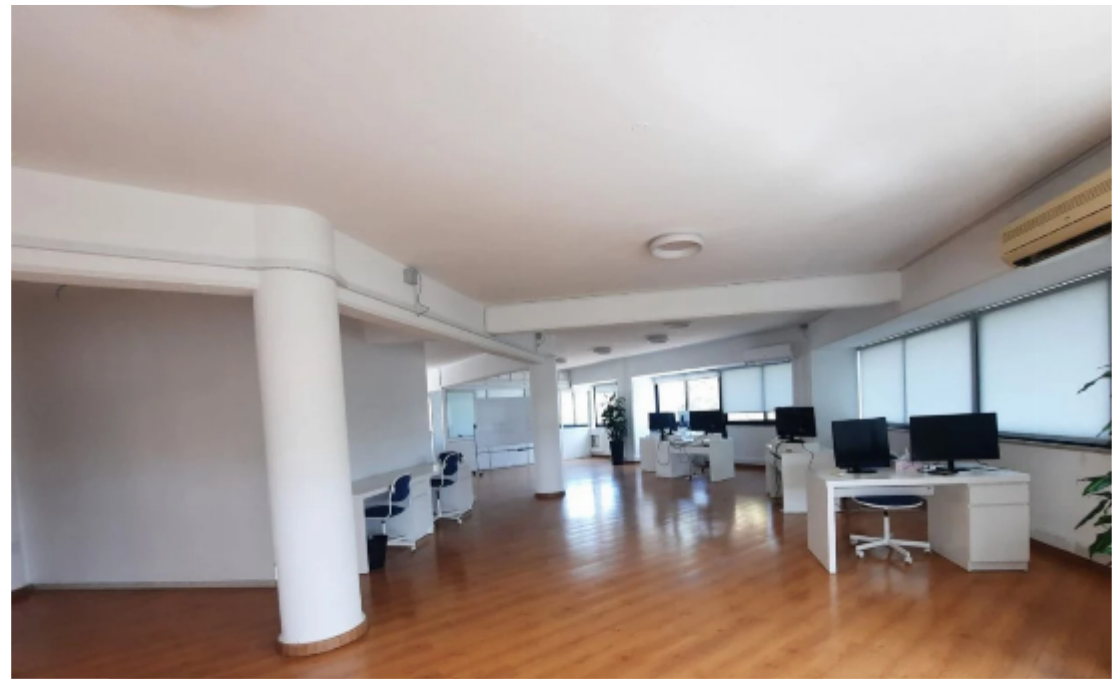

Office for rent

Limassol, Agios-Spyridon-New-School-Zakaki-3048 , Cyprus

Offered at: €3,500

Estate ID: 6503

Ref: J4397

Available from: **2024-03-27**

Offered at: **3,500**

Type: **Office**

Office space of over 300 square meters will be available for rent starting May 1st. Situated on the first floor, it is conveniently located near the Port's traffic lights and Portgate Tower, positioned between the casino and Limassol Marina....