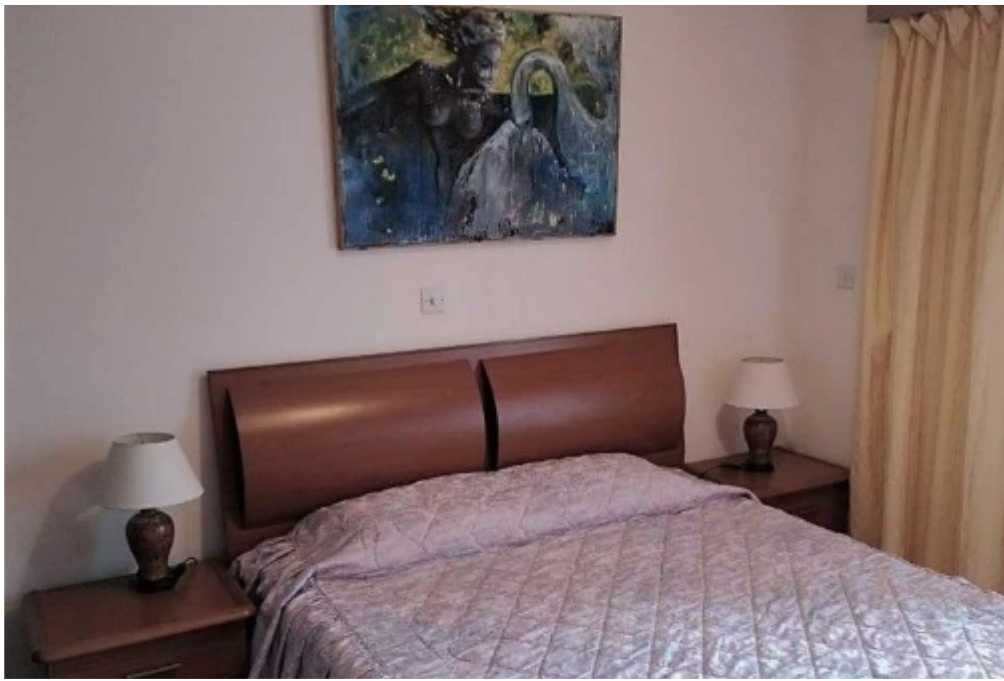

2-bedroom apartment for sale

Limassol, Olympic-Residence-World-Trade-Center-Era-Neapoli-3107
, Cyprus

Offered at: € 265,000

Estate ID: 6504

Ref: J4396

NET internal area: **91**

Bathrooms: **1**

Bedrooms: **2**

Parking spaces: **1 cars**

Available from: **2024-03-27**

Offered at: **265,000**

Type: **Apartment**

Located in the vibrant Neapolis area of Limassol, this charming 2-bedroom apartment occupies the 7th floor of a 9-story building. Boasting 91 square meters of living space, it features convenient amenities including parking. Situated just 200 meters from the sea, residents can easily access supermarkets, bakeries, pharmacies, and other essential services....