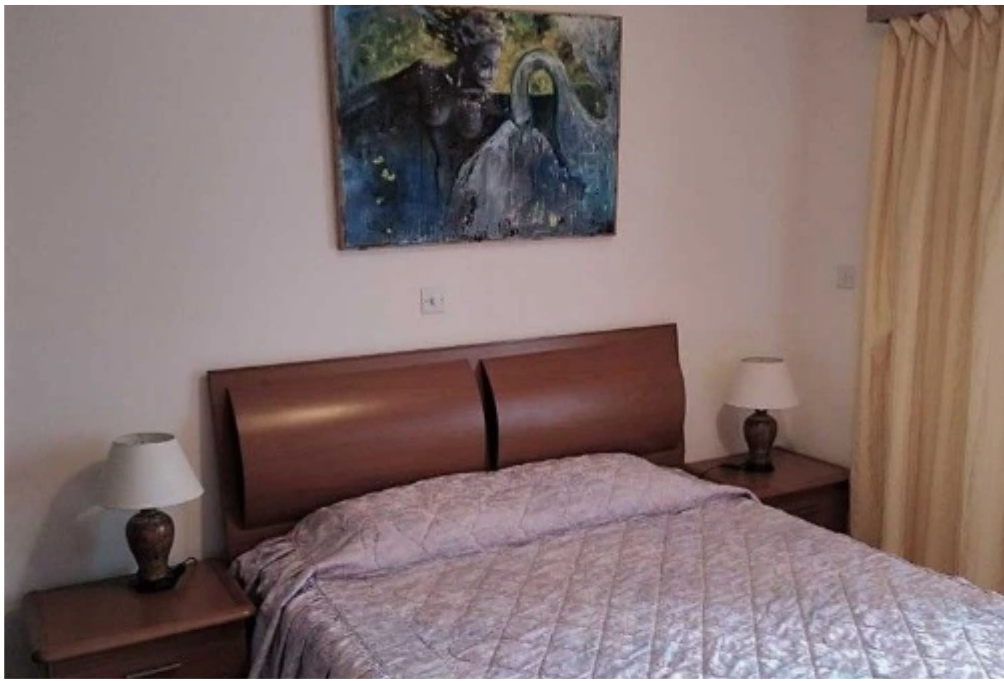

## 2-bedroom apartment for sale

Limassol, Olympic-Residence-World-Trade-Center-Era-Neapoli-3107  
, Cyprus

**Offered at:** € 265,000

**Estate ID:** 6504

**Ref:** J4396

NET internal area: **91**

Bathrooms: **1**

Bedrooms: **2**

Parking spaces: **1 cars**

Available from: **2024-03-27**

Offered at: **265,000**

Type: **Apartment**

Located in the vibrant Neapolis area of Limassol, this charming 2-bedroom apartment occupies the 7th floor of a 9-story building. Boasting 91 square meters of living space, it features convenient amenities including parking. Situated just 200 meters from the sea, residents can easily access supermarkets, bakeries, pharmacies, and other essential services....