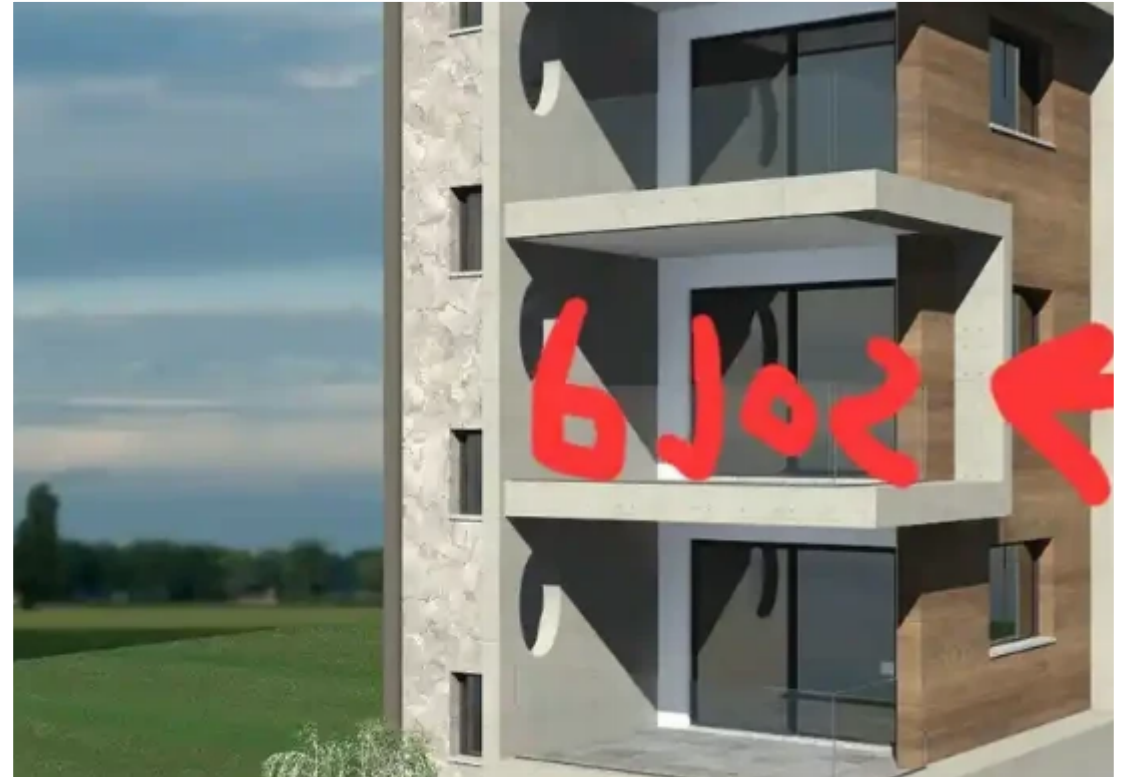

2-bedroom apartment f?r s?le

€250.000

Limassol, Ayiou-Neophytou-School-Ikea-Makarios-Iii-Kato-Polemida-4155 , Cyprus

Offered at: € 250,000

Estate ID: 65067

Ref: ba5460601

NET internal area: **98**

Bathrooms: **2**

Bedrooms: **2**

Parking spaces: **Covered cars**

Available from: **2024-10-02**

Offered at: **250,000**

Type: **Apartment**

Own a whole floor.. Apartments for sale in a new complex in Limassol. The complex consists of 3 floors with one apartment on each floor. The price includes photovoltaic panels, air conditioning, parking and storage. There is a solution for charging electric vehicles. Second floor is sold..."