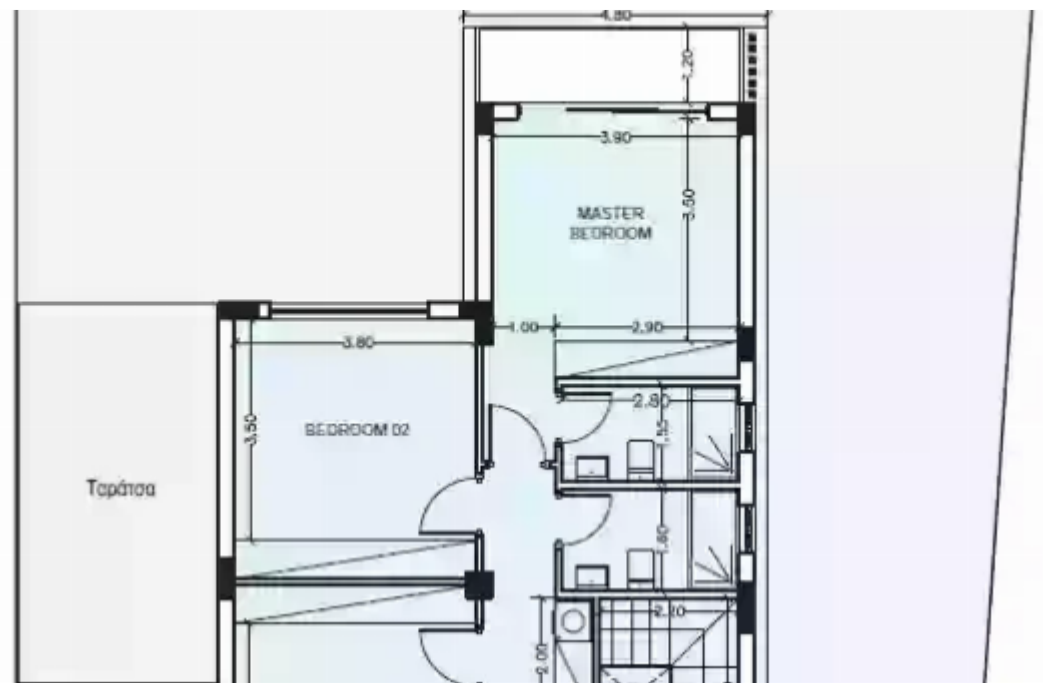

## 3 bedrooms, 199 sq.m.

Limassol, Pissouri-4607 , Cyprus

**Offered at:** € 480,000

**Estate ID:** 6518

**Ref:** J4382L1587

NET internal area: **199**

Bathrooms: **2**

Bedrooms: **3**

Parking spaces: **2 cars**

Available from: **2024-03-27**

Offered at: **480,000**

Type: **Villa**

Veranda: **27 m²**

Introducing Villa Pinecrest: Your Tranquil Retreat in Pissouri Village Nestled among the serene beauty of Pissouri's pine trees and offering picturesque countryside views, Villa Pinecrest presents an idyllic sanctuary for those seeking peace and convenience. Boasting three spacious bedrooms, this beautifully appointed villa offers a perfect blend of comfort and elegance. Conveniently situated within walking distance to the vibrant village square and its array of amenities, Villa Pinecrest ensures easy access to local shops, restaurants, and cultural attractions. Whether you're strolling through the charming streets or enjoying a leisurely meal at a nearby taverna, everything you need i...