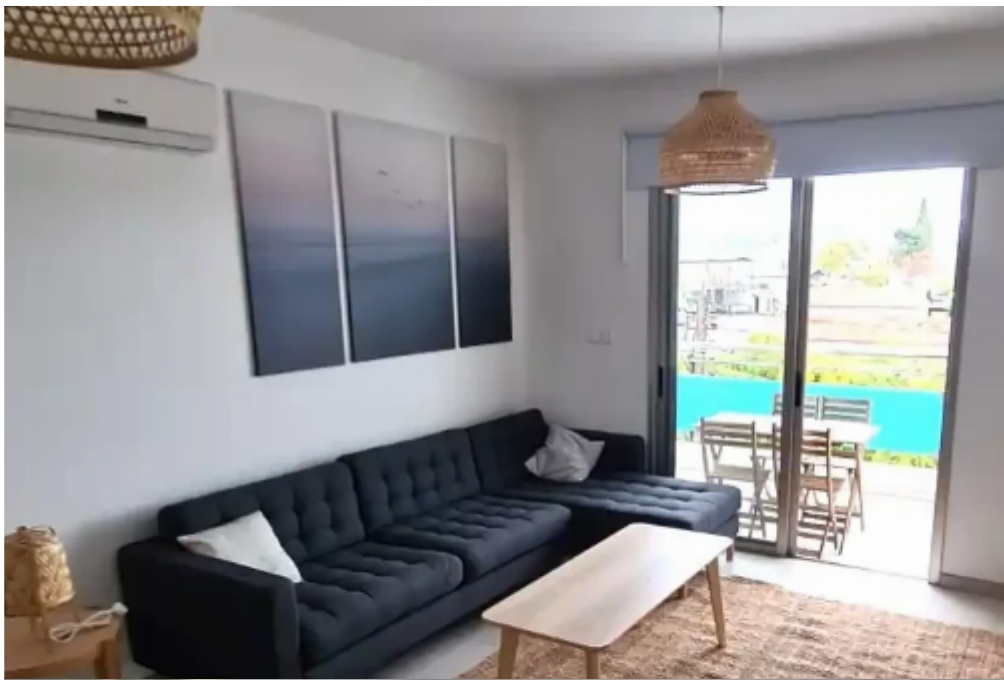

2-bedroom apartment to rent

€1.400

Limassol, Fragklinou-Rousvelt-St-Omonia-3011 , Cyprus

Offered at: € 1,300

Estate ID: 65516

Ref: ba5465712

NET internal area: **70**

Bathrooms: **1**

Bedrooms: **2**

Parking spaces: **Uncovered cars**

Available from: **2024-10-04**

Offered at: **1,300**

Type: **Apartment**

""""""Lovely 2-bedroom apartment available for rent from mid-October in the Agios Ioannis area, just 5 minutes from Limassol Marina and the City Center, and conveniently located near the New Port. • Easy access to supermarkets, pharmacies, business centers, private & public schools, shopping areas, and more. • Quick access to Limassol's city center and Limassol Marina • Convenient proximity to the highway and main roads • Close to the beach • Quiet residential neighborhood Apartment Features: • 65 sqm + 5 sqm • A/Cs in every room • Electrical Appliances • Fully Furnished