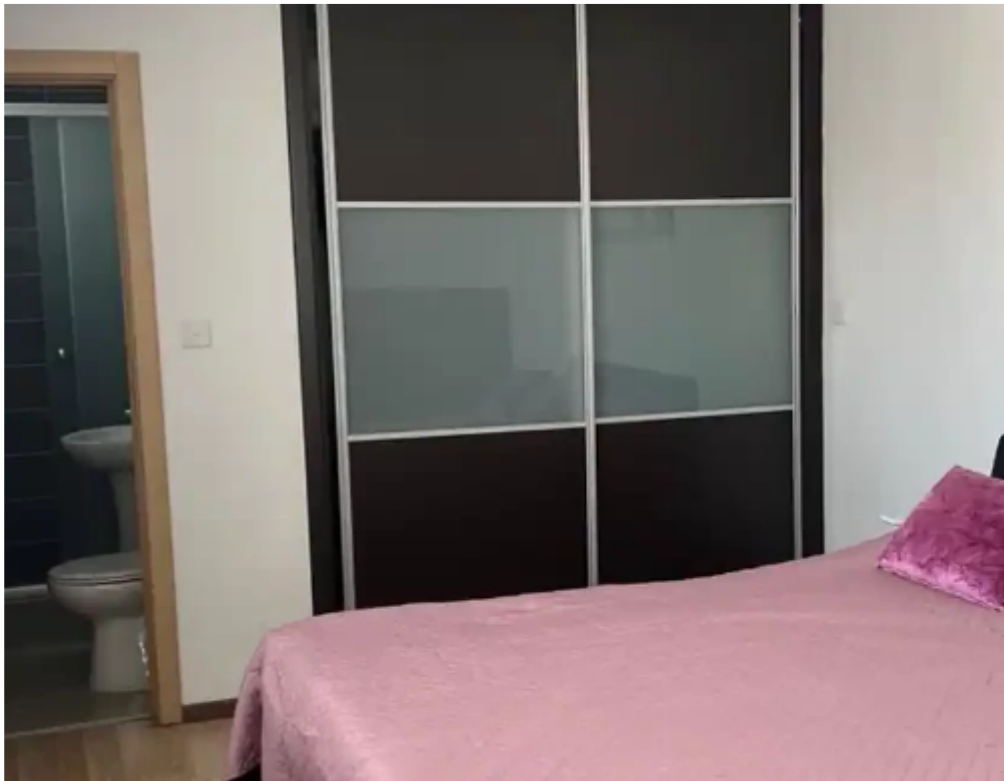

## 1-bedroom apartment f?r s?le

**€370.000**

Limassol, Super-Home-Center-Timou-Prodromou-Mesa-Geitonia-4004 , Cyprus

**Offered at:** € 370,000

**Estate ID:** 65648

**Ref:** ba5464374

NET internal area: **78**

Bathrooms: **1**

Bedrooms: **1**

Parking spaces: **Covered cars**

Available from: **2024-10-06**

Offered at: **370,000**

Type: **Apartment**

.....1 bedroom flat , Zavos Pegasus complex.....