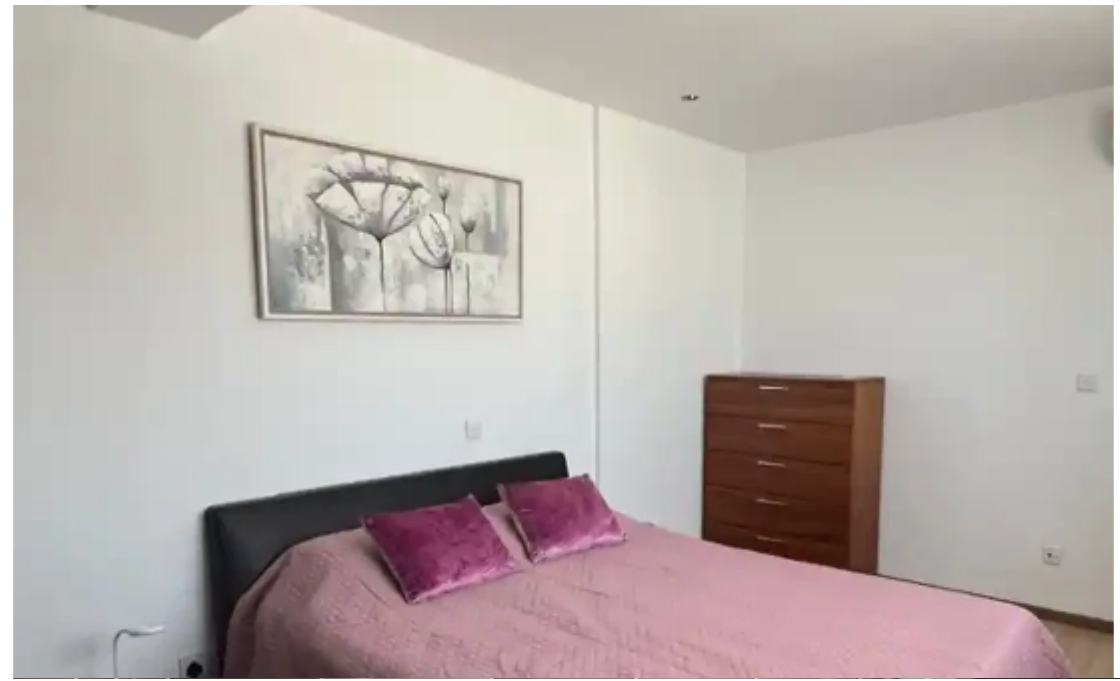

## 1-bedroom apartment f?r s?le

**€370.000**

Limassol, Super-Home-Center-Timou-Prodromou-Mesa-Geitonia-4004 , Cyprus

**Offered at:** € 370,000

**Estate ID:** 65648

**Ref:** ba5464374

NET internal area: **78**

Bathrooms: **1**

Bedrooms: **1**

Parking spaces: **Covered cars**

Available from: **2024-10-06**

Offered at: **370,000**

Type: **Apartment**

.....1 bedroom flat , Zavos Pegasus complex.....