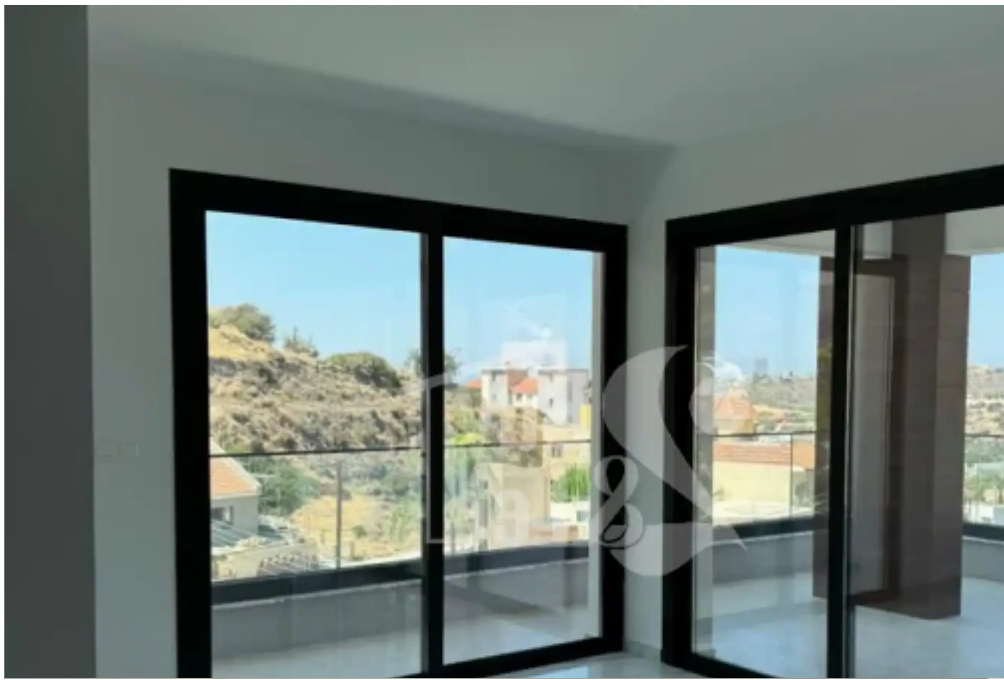

2-bedroom penthouse f?r s?le

€395.000

Limassol, Mesovounia-Kalogiroy-Kefalokremmos-Germasogeias-Village-4045 , Cyprus

Offered at: € 395,000

Estate ID: 65788

Ref: ba5469708

NET internal area: **100**

Bathrooms: **2**

Bedrooms: **2**

Parking spaces: **Covered cars**

Available from: **2024-10-08**

Offered at: **395,000**

Type: **Penthouse**

.....+ VAT -Unfurnished -Covered Parking -Construction Year: 2024 -Alarm -Secure Door -Elevator -Storage Space -Mountain View -Quiet Location -En-Suite Bathroom -Title Deed -Shutters Areas Internal Area: 80m² Covered Area: 100m² Roof Garden Area: 26m² Energy Energy Efficiency Grade: A.....