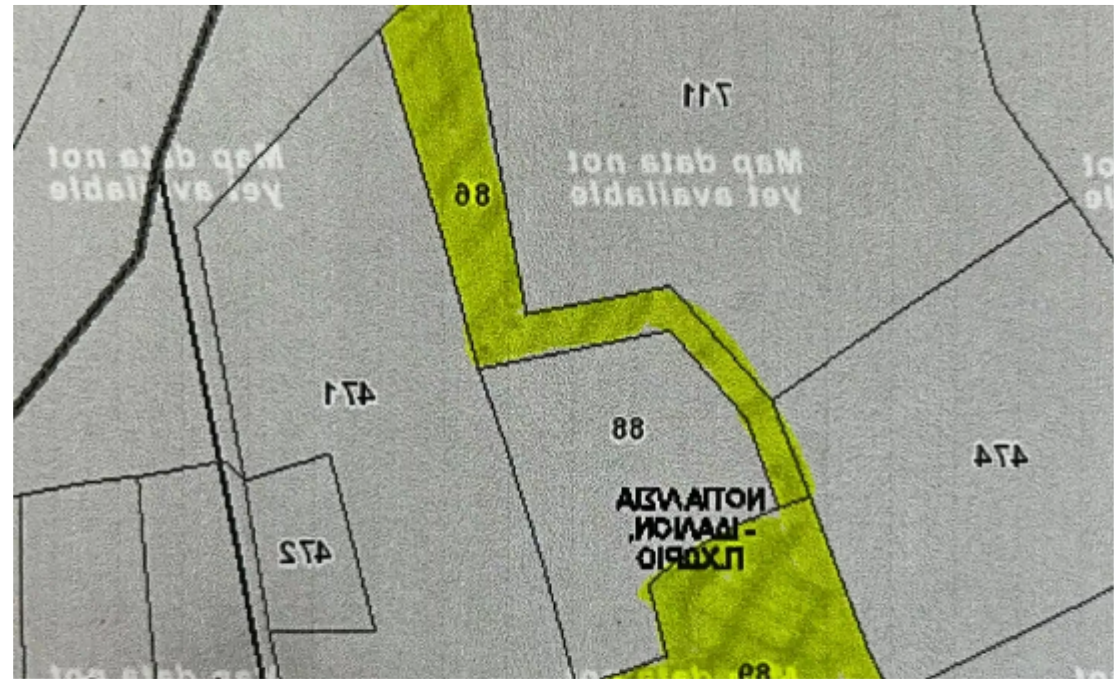

## Residential land 1032 m<sup>2</sup>

**€140.000**

Nicosia, Nisou-2571 , Cyprus

**Offered at:** € 135,000

**Estate ID:** 65952

**Ref:** ba5471038

Total plot's-land's area: **1032 m²**

Coverage: **0 %**

## Estate on map: