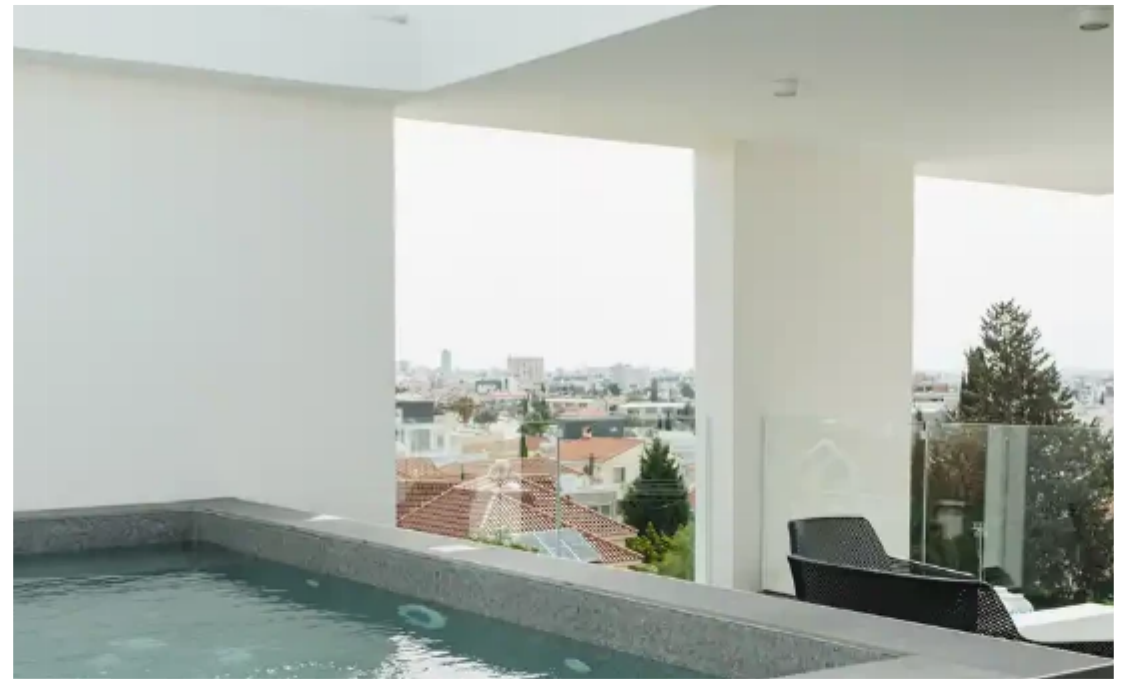

2-bedroom penthouse to rent

€3.200

Limassol, Linopetra-School-Agios-Stylianos-Agios-Athanasios-4102 ,
Cyprus

Offered at: €3,100

Estate ID: 66001

Ref: ba5473256

NET internal area: **87**

Bathrooms: **2**

Bedrooms: **2**

Parking spaces: **Covered cars**

Available from: **2024-10-09**

Offered at: **3,100**

Type: **Penthouse**

.....Apartment available for rent at 3200 Euro per month. www.a5p5.info The unit features two bedrooms, an open-plan area, two toilets, and one shower. It includes 86m2 of covered space, 30m2 of covered verandas, and 40m2 rooftop with a 10m2 private pool. Additionally, the penthouse comes with a 11m2 covered parking and private storage. The lease length is one year with a renewal option, and the security deposit fee is two months' rent. Available 20/1/2025....."