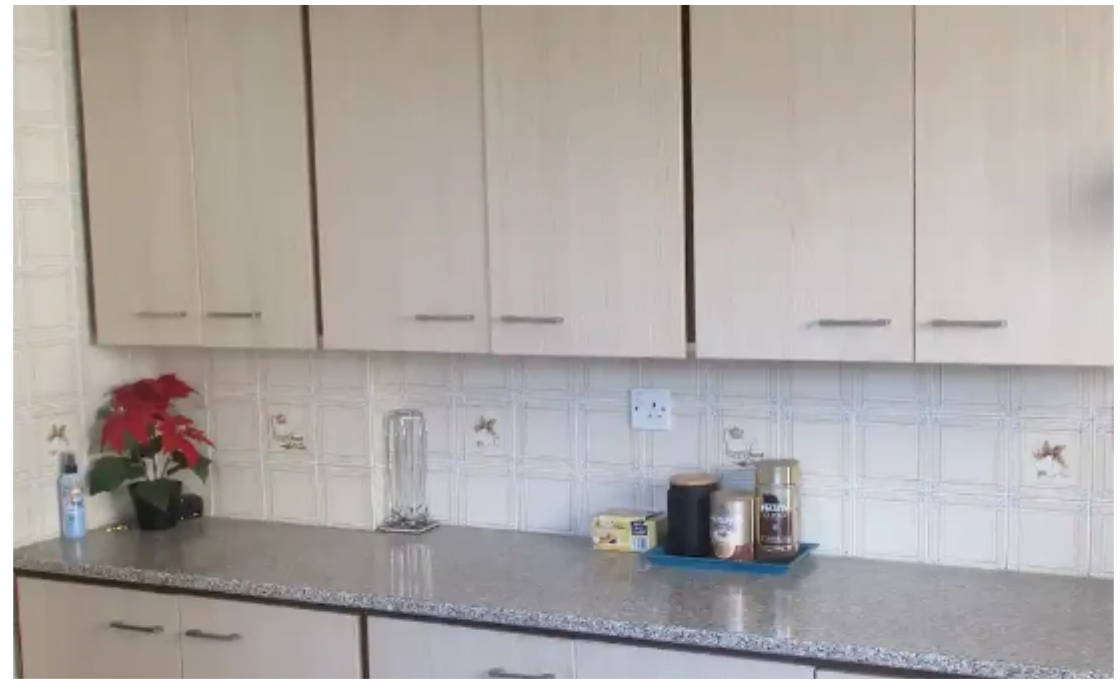

2-bedroom apartment f?r s?le

Nicosia, European-University-Cyprus-Chryseleousa-Strovolos-2064 ,
Cyprus

Offered at: € 127,000

Estate ID: 66071

Ref: ba5474678

NET internal area: **85**

Bathrooms: **1**

Bedrooms: **2**