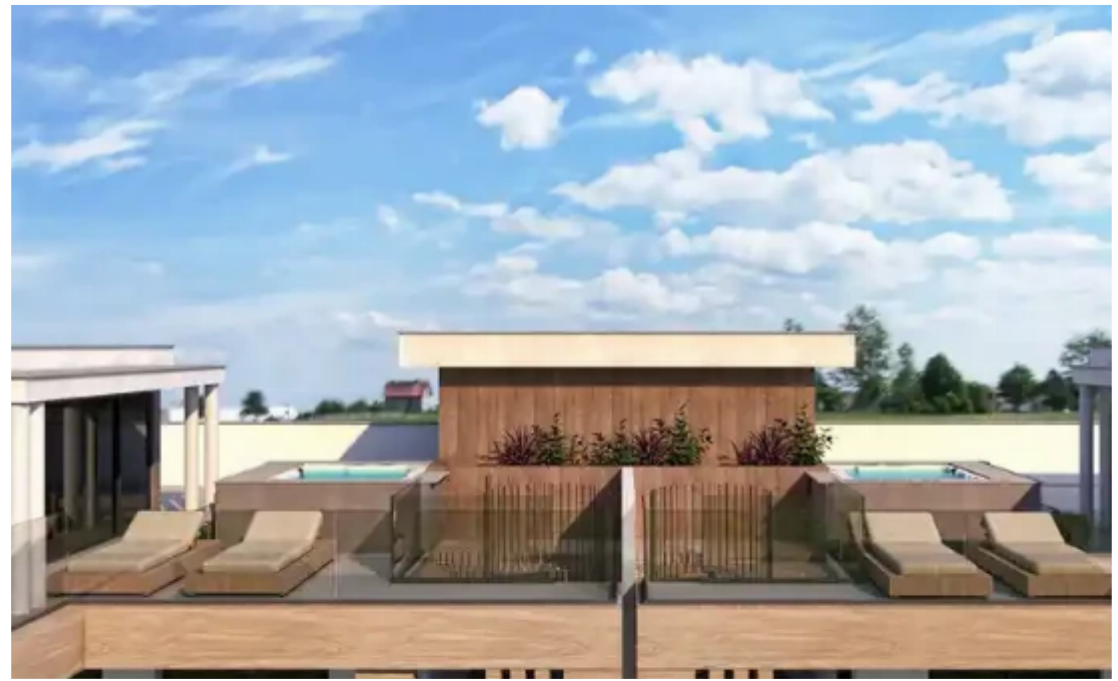

3-bedroom penthouse f?r s?le

Limassol, Panthea-Grammar-School-Agios-Athanasios-4105 ,
Cyprus

Offered at: € 850,000

Estate ID: 66073

Ref: ba5475062

NET internal area: **239**

Bathrooms: **2**

Bedrooms: **3**

Parking spaces: **Covered cars**

Available from: **2024-10-10**

Offered at: **850,000**

Type: **Penthouse**

""""""""This stunning 140-square-meter penthouse offers luxurious living, blending indoor elegance with outdoor bliss. Inside, expansive glass windows frame breathtaking city skyline views, merging seamlessly into the open-plan living area filled with natural light. High ceilings and modern furnishings enhance the spacious feel. The kitchen is state-of-the-art, boasting top-tier appliances and sleek finishes. The master bedroom is a tranquil retreat with an en-suite bathroom, while additional bedrooms offer comfort for guests or family. An elegant mix of hardwood and marble floors runs throughout the space, adding warmth and sophistication. Step outside to the 100-square-meter terrace, fe...