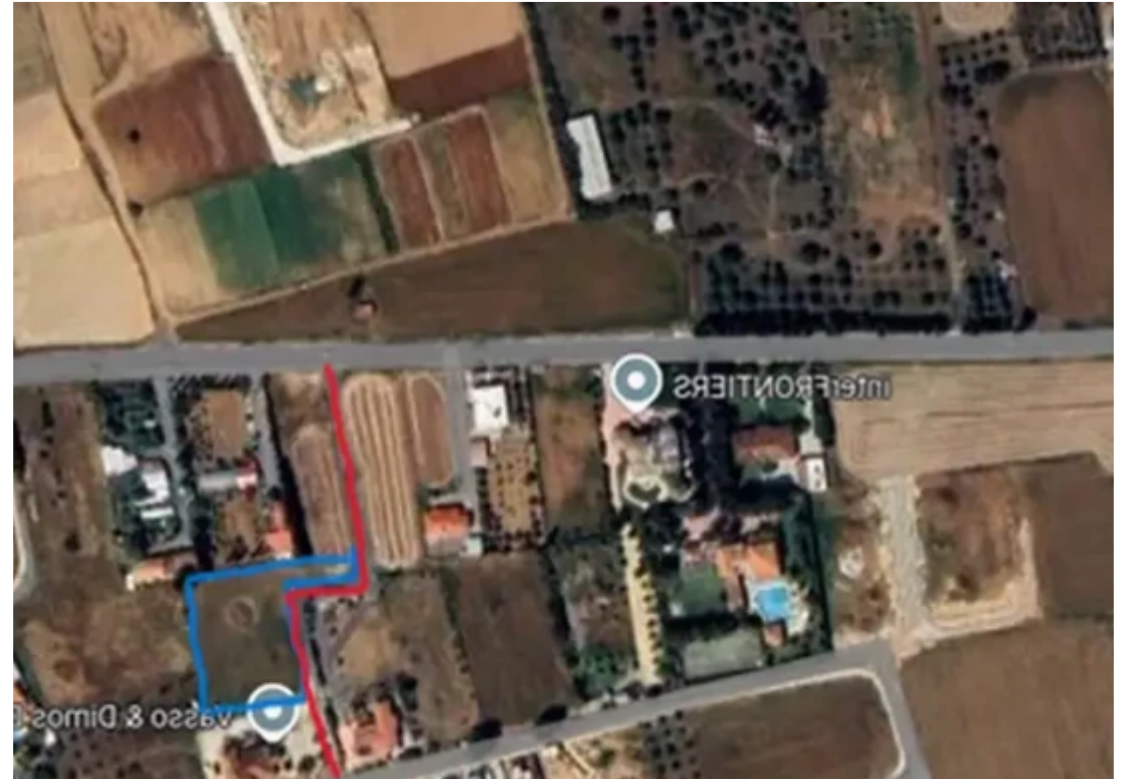

## (Share) Residential land 2646

m<sup>2</sup>

Nicosia, Tseri-2480 , Cyprus

**Offered at:** € 180,000

**Estate ID:** 66528

**Ref:** ba5481978

Total plot's-land's area: **2646 m<sup>2</sup>**

Coverage: **0 %**

## Estate on map: