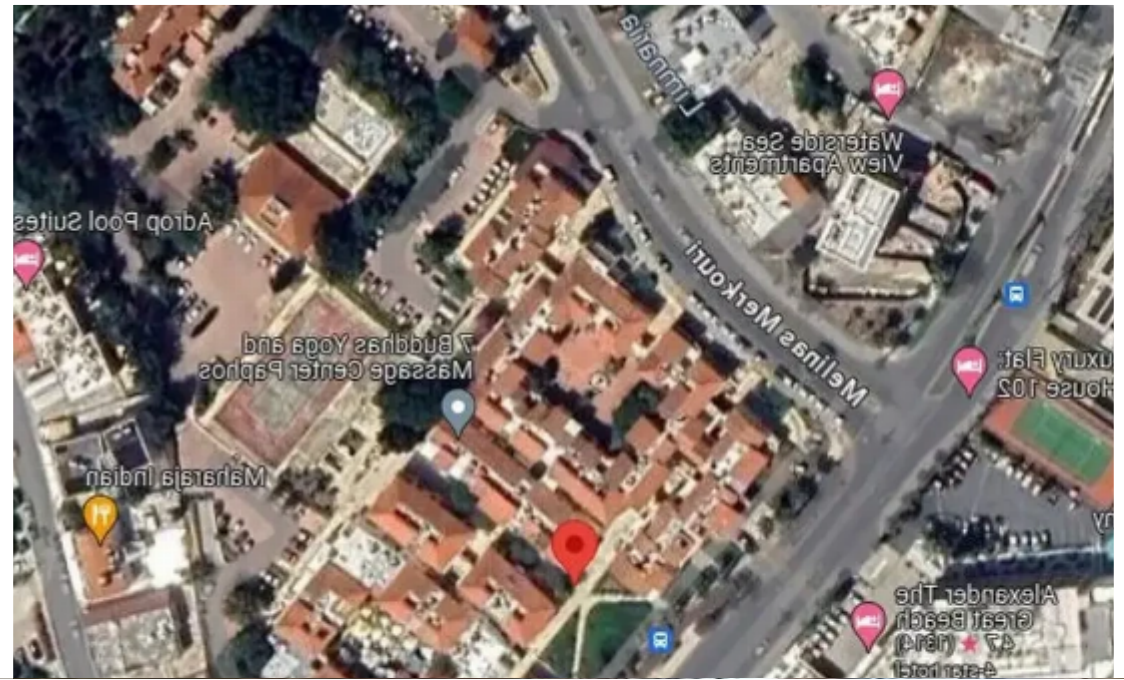

Shop in kato paphos

Paphos, Poseidonos-Avenue-And-Nup-Kato-Paphos-8042 , Cyprus

Offered at: € 125,000

Estate ID: 66621

Ref: ba5483418

NET internal area: **44**

Available from: **2024-10-16**

Offered at: **125,000**

Type: **Space**

Year of build: **2001**

Positioned within the bustling tourist hub of Kato Paphos, the shop forms an integral part of the shopping center within the renowned Limnaria Westpark development. Its prime location offers a remarkable advantage, as it resides in close proximity to a plethora of hotels, making it an optimal choice for your business to thrive. Additionally, the shop's strategic positioning ensures easy accessibility, with the harbor just a brief 5-minute walk away. Seize the opportunity to establish your business in this ideal setting, attracting customers and fostering success...

Estate on map:

H
N
& B