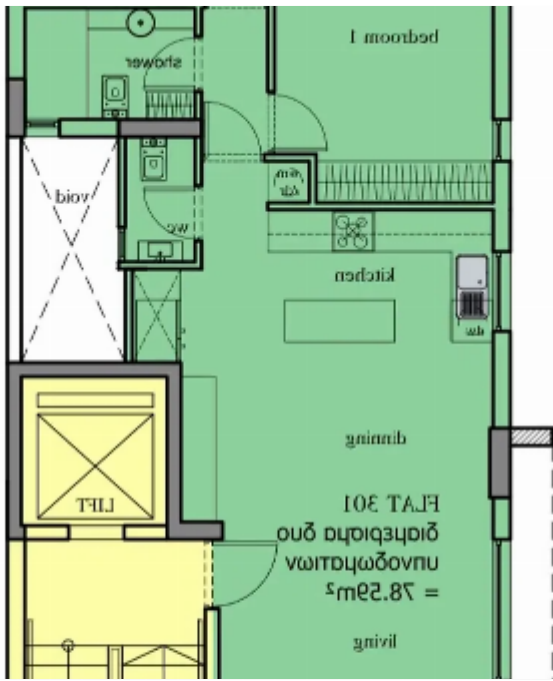

2-bedroom penthouse f?r s?le

Limassol, Apos-Varnavas-Kato-Polemida-4153 , Cyprus

Offered at: € 270,000

Estate ID: 66628

Ref: ba5483978

NET internal area: **78**

Bathrooms: **1**

Bedrooms: **2**

Parking spaces: **Covered cars**

Available from: **2024-10-16**

Offered at: **270,000**

Type: **Penthouse**

""Under Construction 2~bed Penthouse apartment for Sale in Kato Polemidia ?internal area 78sqm ?veranda 19sqm ?delivery 2025 ?parking Space ?storage Room ?easy Access To The Highway""...