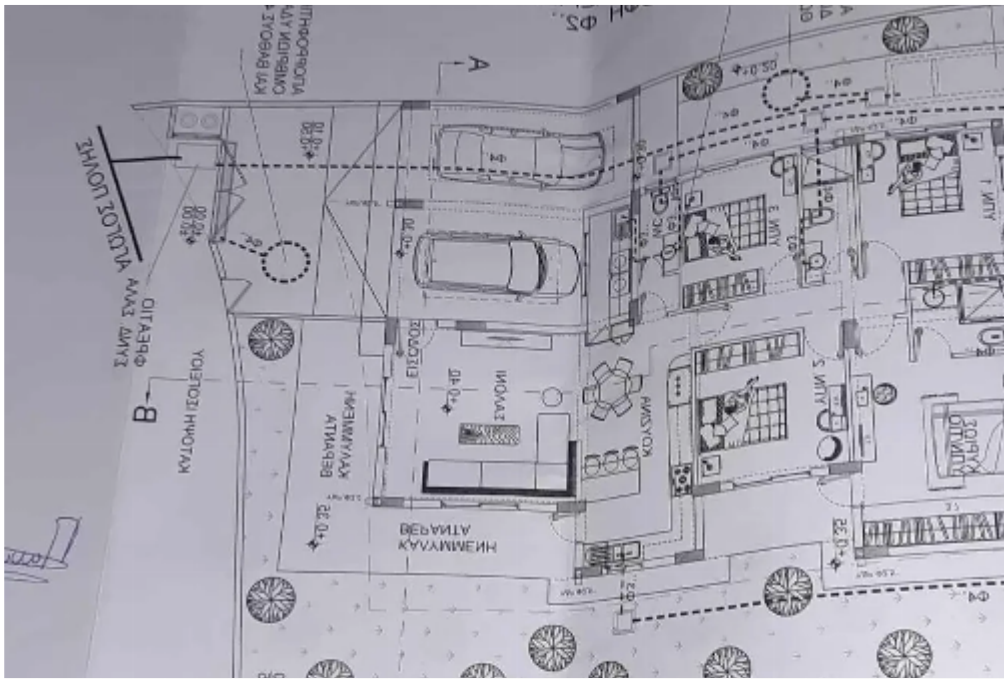

(Share) Residential land 373 m²

Limassol, Alexandrou-Ypsilanti-St-Ypsonas-4191 , Cyprus

Offered at: € 60,000

Estate ID: 66650

Ref: ba5484435

Total plot's-land's area: **373 m²**

Available from: **2024-10-16**