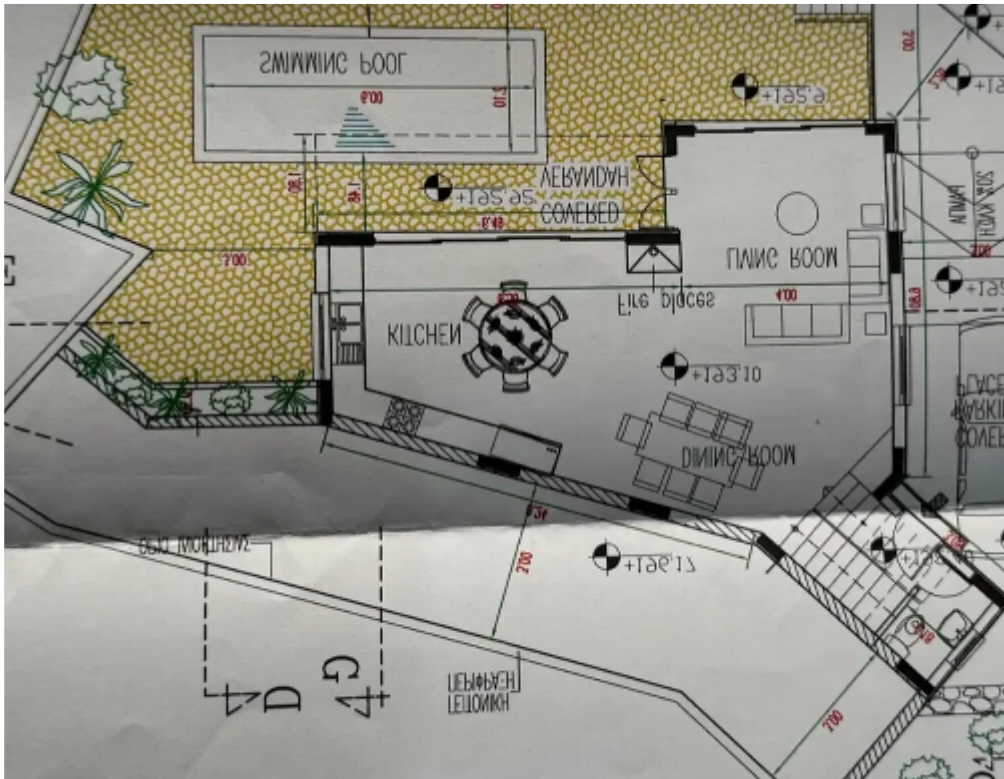

Residential land 278 m²

Paphos, Pegeia-Village-8560 , Cyprus

Offered at: € 77,000

Estate ID: 66653

Ref: ba5483477

Total plot's-land's area: **278 m²**

Coverage: **50 %**

Density: **90 %**

Available from: **2024-10-16**

Offered at: **77,000**

Type: **Residential**

.....Great Opportunity: Land with Stunning Panoramic Sea View for Sale! A unique plot of land for sale, covering 280 square meters, with a perfect elevation of 190 meters above sea level, offering you breathtaking, unobstructed panoramic views of the sea. Located in a prime area, just five minutes from the beach and close to all essential services and amenities. Whether you're dreaming of building a private villa or investing in a real estate project, this land provides the perfect environment to turn your vision into reality. The area is peaceful, secure, and offers the perfect blend of natural beauty and daily convenience. Property Highlights: • Spectacular panoramic sea vie...