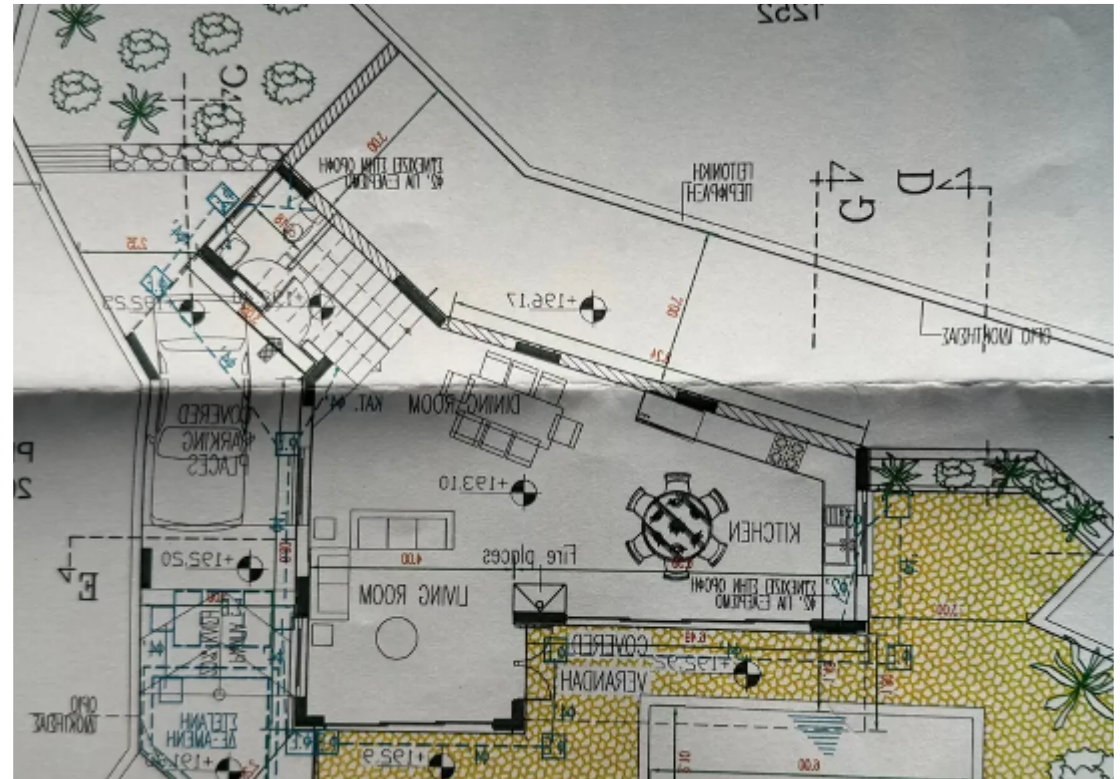

Residential land 278 m²

Paphos, Pegeia-Village-8560 , Cyprus

Offered at: € 77,000

Estate ID: 66653

Ref: ba5483477

Total plot's-land's area: **278 m²**

Coverage: **50 %**

Density: **90 %**

Available from: **2024-10-16**

Offered at: **77,000**

Type: **Residential**

.....Great Opportunity: Land with Stunning Panoramic Sea View for Sale! A unique plot of land for sale, covering 280 square meters, with a perfect elevation of 190 meters above sea level, offering you breathtaking, unobstructed panoramic views of the sea. Located in a prime area, just five minutes from the beach and close to all essential services and amenities. Whether you're dreaming of building a private villa or investing in a real estate project, this land provides the perfect environment to turn your vision into reality. The area is peaceful, secure, and offers the perfect blend of natural beauty and daily convenience. Property Highlights: • Spectacular panoramic sea vie...