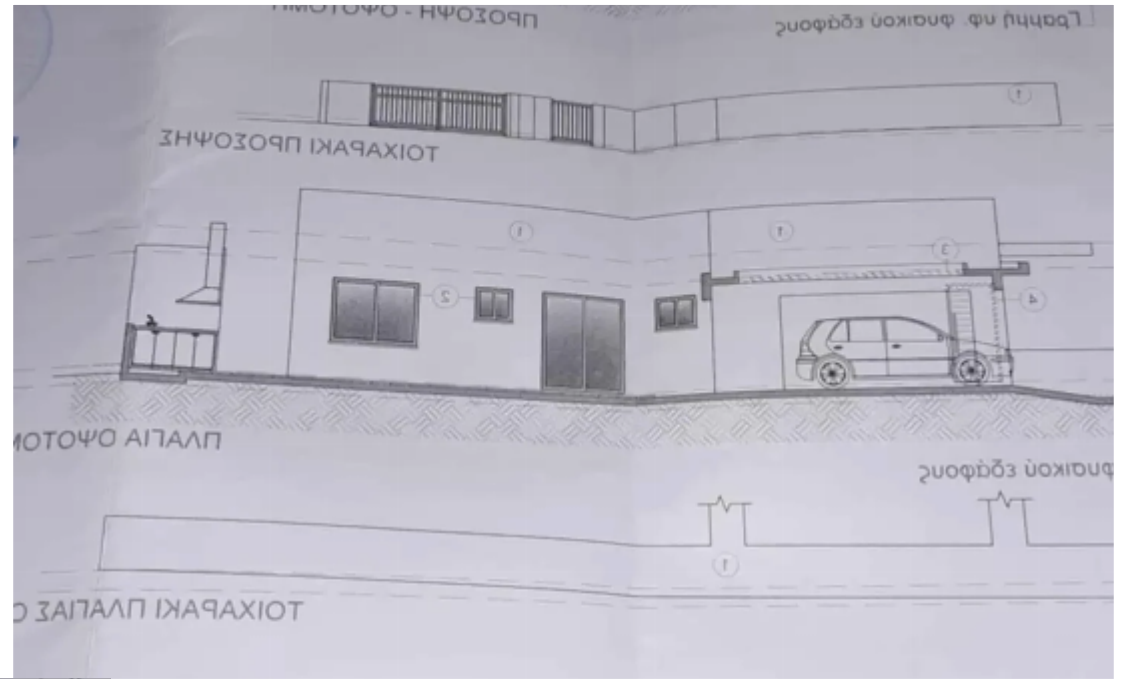

## Residential land 373 m<sup>2</sup>

Limassol, Alexandrou-Ypsilanti-St-Ypsonas-4191 , Cyprus

**Offered at:** € 60,000

**Estate ID:** 66658

**Ref:** ba5484739

Total plot's-land's area: **373 m²**

Density: **90 %**