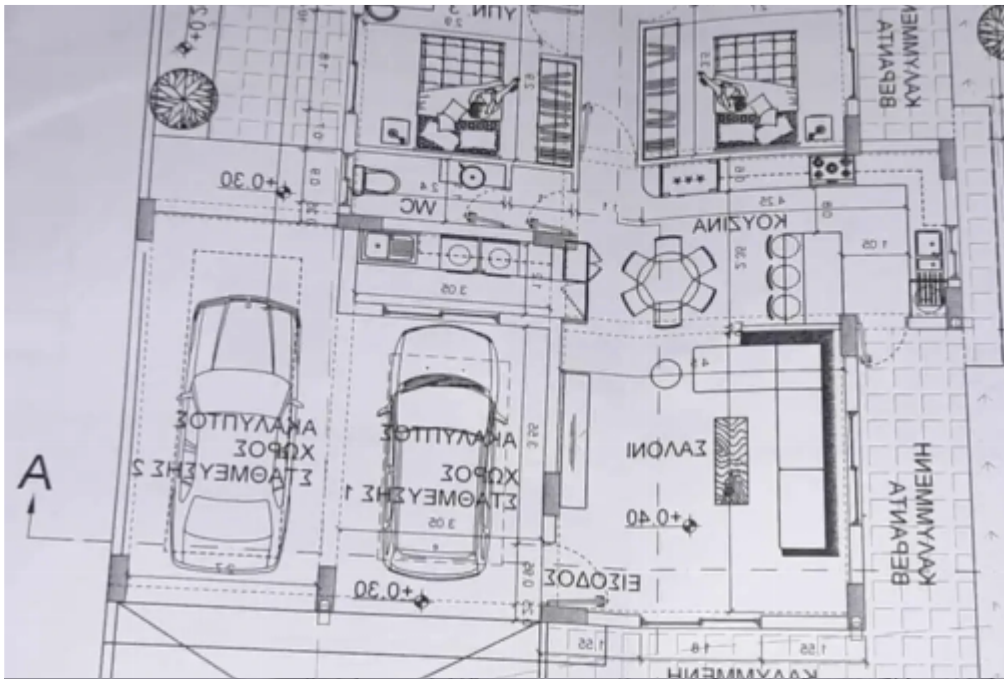

## Residential land 373 m<sup>2</sup>

Limassol, Alexandrou-Ypsilanti-St-Ypsonas-4191 , Cyprus

**Offered at:** € 60,000

**Estate ID:** 66658

**Ref:** ba5484739

Total plot's-land's area: **373 m²**

Density: **90 %**