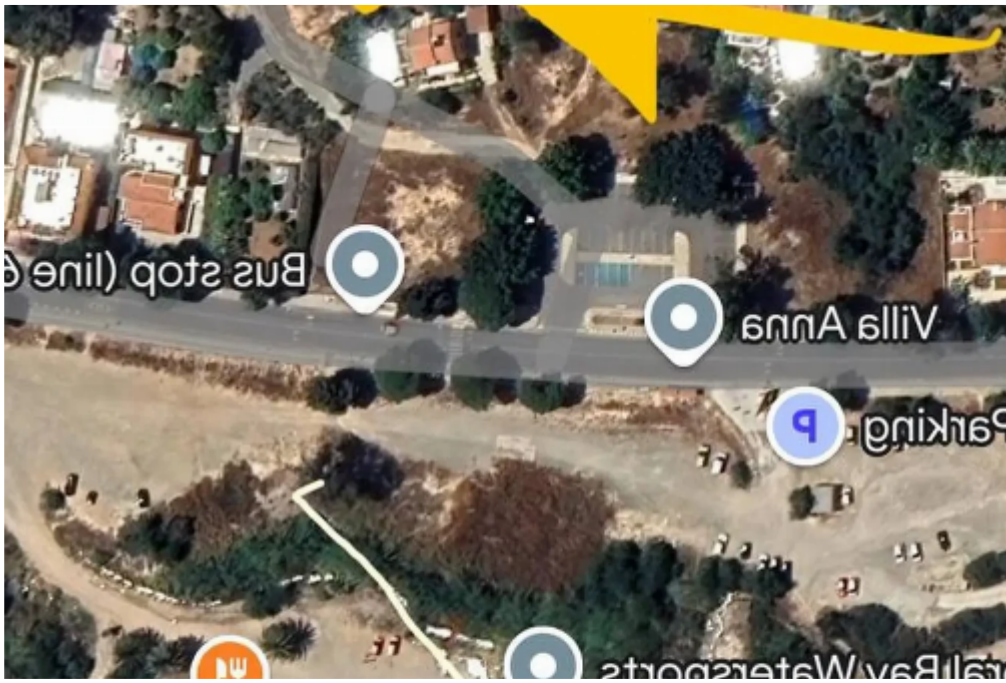

Residential land 1040 m²

Paphos, Pegeia-Coral-Bay-Kolpos-Korallion-8575 , Cyprus

Offered at: € 499,000

Estate ID: 66763

Ref: ba5485471

Total plot's-land's area: **1040 m²**

Available from: **2024-10-17**

Offered at: **499,000**

Type: **Residential**

""Residential plots for sale in an amazing local and touristic hot spot! It is located in coral bay area, 1-minute walk from Coral bay beach, one of the best beaches in Cyprus! 2 plots of 520m2 each. Leasehold. Build allowances: 2 floors of 234m2 in each plot. Please get in contact now for more information. We operate on a first come - first served policy.""...

Estate on map: