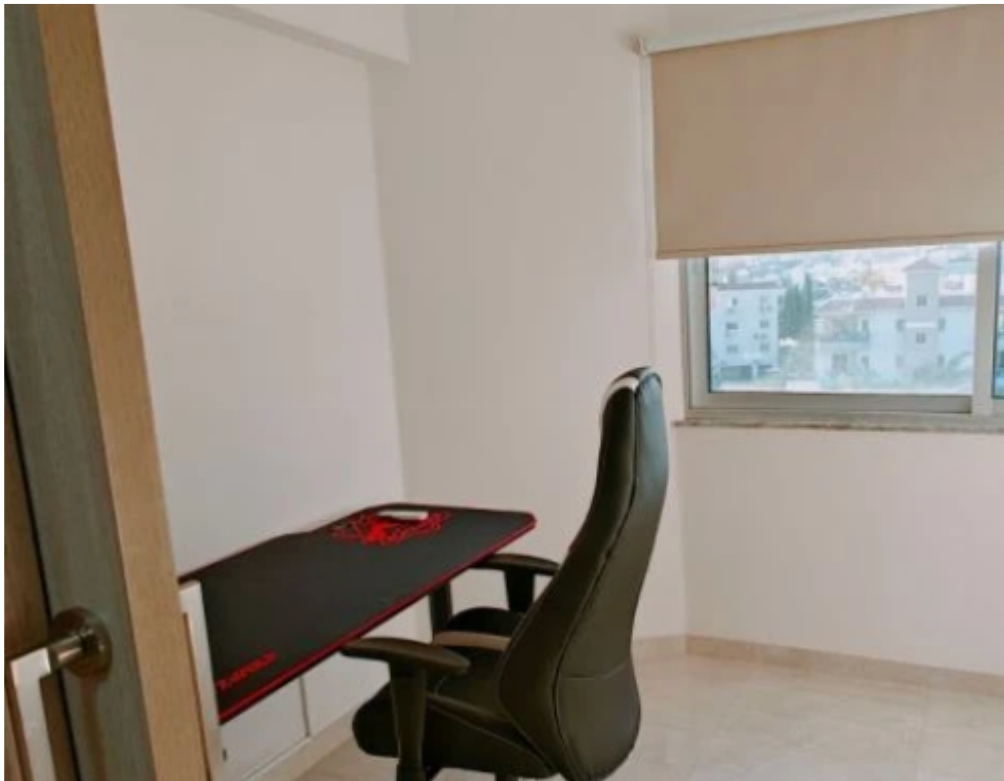

## 2 bedrooms modern apartment

Limassol, Tsireio-Stadium-Petros-And-Pavlos-3081 , Cyprus

**Offered at:** € 230,000

**Estate ID:** 6680

**Ref:** J4217

NET internal area: **66**

Bathrooms: **1**

Bedrooms: **2**

Parking spaces: **1 cars**

Available from: **2024-03-27**

Offered at: **230,000**

Type: **Apartment**

Veranda: **7 sqm m²**

Modern 2-bedroom apartment on the 3rd floor, situated in the Petrou & Pavlou area of Limassol, conveniently close to the Tsirio Stadium. Nestled in a tranquil residential neighborhood, this residence offers easy access to the highway, just a 2-minute drive to Ayia Fyla & Troodos roundabouts, and is also near the city center. The apartment has been fully renovated to high standards, boasting: - 2 bedrooms - 1 bathroom - Renovation completed in September 2022 - Open-plan kitchen with living room - Three security cameras at the building entrance - Renovated building entrance and parking space - New appliances - Fully furnished - Small balcony - Air conditioning units in all areas ...