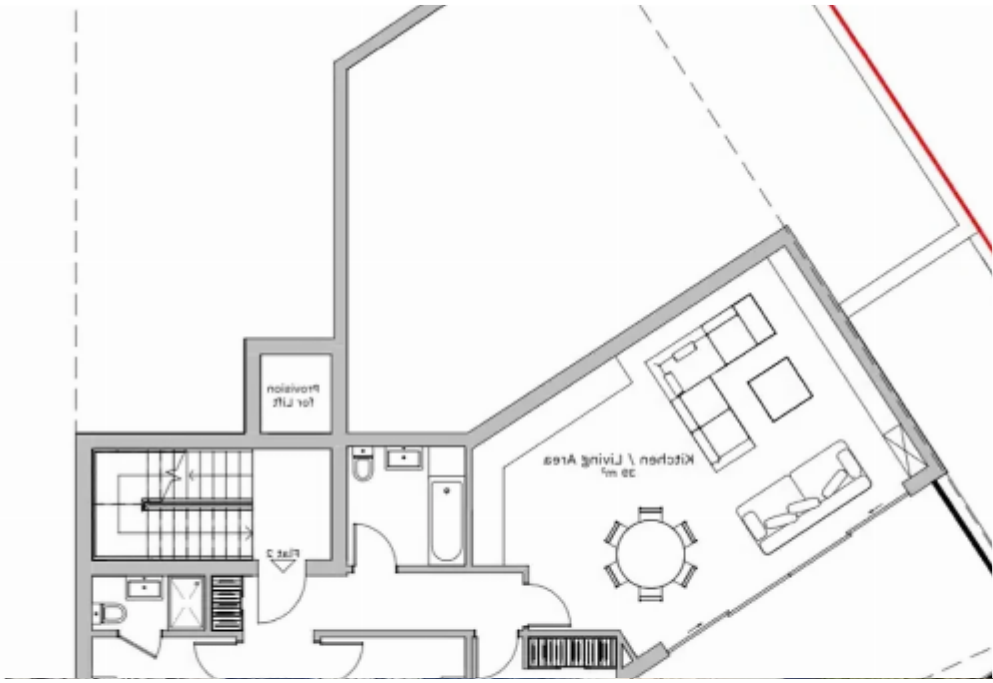

ΔΙΚΑΙΩΜΑΤΑ \ ΔΟΥΛΕΙΑ

ΕΠΙΧΕΙΡΗΣΗ

Νέα Τεχν. Εκτίμηση 01/01/2018: [REDACTED]

01/01/2021: [REDACTED]

ΟΙΚΟΠΕΔΟ

ΠΕΡΙΓΡΦΗ ΑΚΙΝΗΤΗΣ ΙΔΙΟΚΤΗΣΙΑΣ

Ημερομηνία Έγγραφής : 13/04/2023

Υψιστός φάκελος : 5\Π\1517\2023

Μετρίο	Όνομα και Διεύθυνση	Υψιστός
1/2	[REDACTED]	[REDACTED]

ΣΤΟΙΧΕΙΑ ΙΔΙΟΚΤΗΤΗ ΚΑΙ ΣΥΜΦΕΡΟΝ

Εύνοια : Ομορφα Διεύθυνση : 01/01/2021