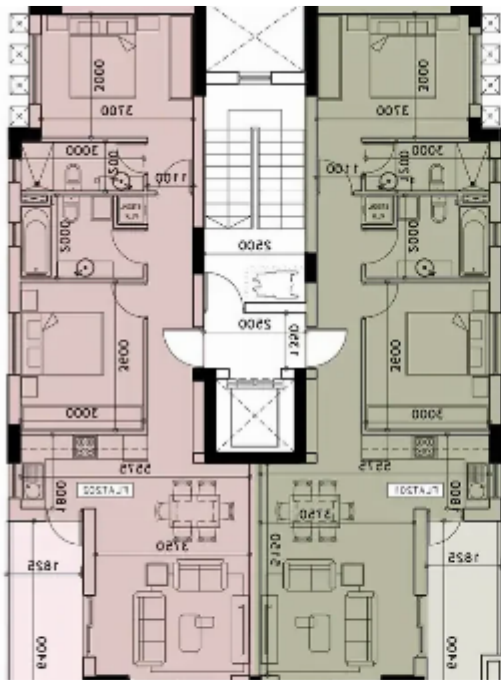

2-bedroom apartment f?r s?le

Limassol, Industrial-Zone-Ypsonas-4193 , Cyprus

Offered at: € 250,000

Estate ID: 67117

Ref: ba5488157

for plans

Ventilation

socialization

socialization

NET internal area: **78**

Bathrooms: **2**

Bedrooms: **2**

Parking spaces: **Covered cars**

Available from: **2024-10-21**

Offered at: **250,000**

Type: **Apartment**