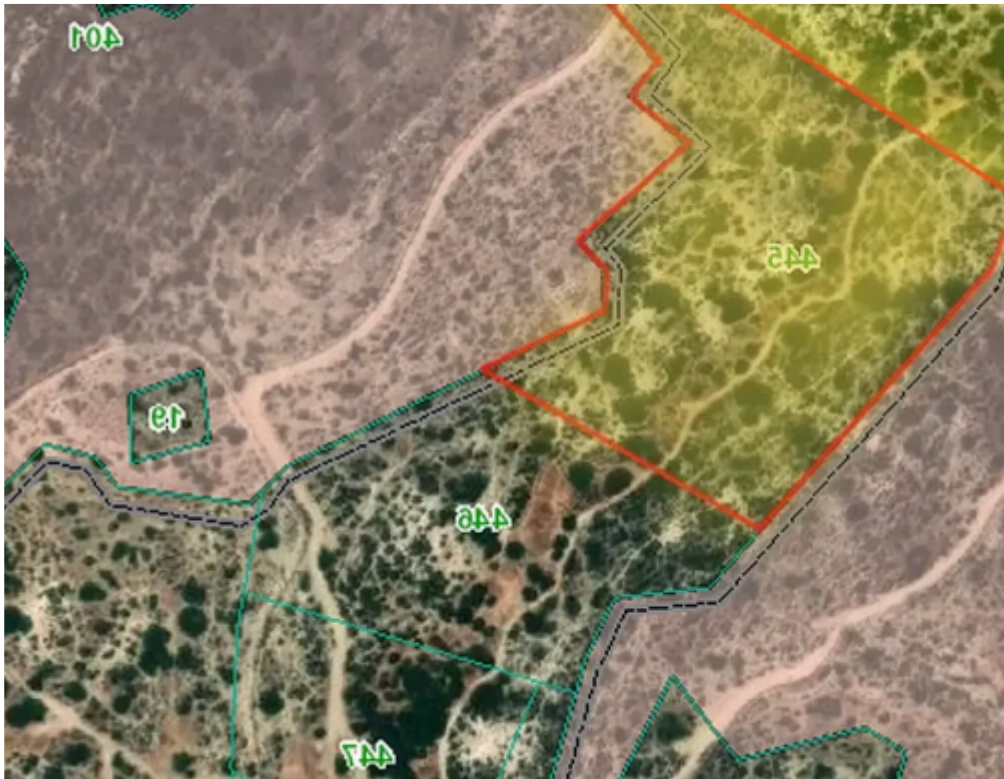

## Agricultural land 48496 m<sup>2</sup>

Larnaka, Psematismenos-7743 , Cyprus

**Offered at:** € 160,000

**Estate ID:** 67119

**Ref:** ba5486679

Total plot's-land's area: **48496 m<sup>2</sup>**

Available from: **2024-10-21**

Offered at: **160,000**

Type: **Agricultural**

""The field is located in Maroni, 2km from the community's center and 4km from the coast, equipped with one of the best sea views on the island. Access to the plot is via a registered road.""...

## Estate on map:

image not found or type unknown