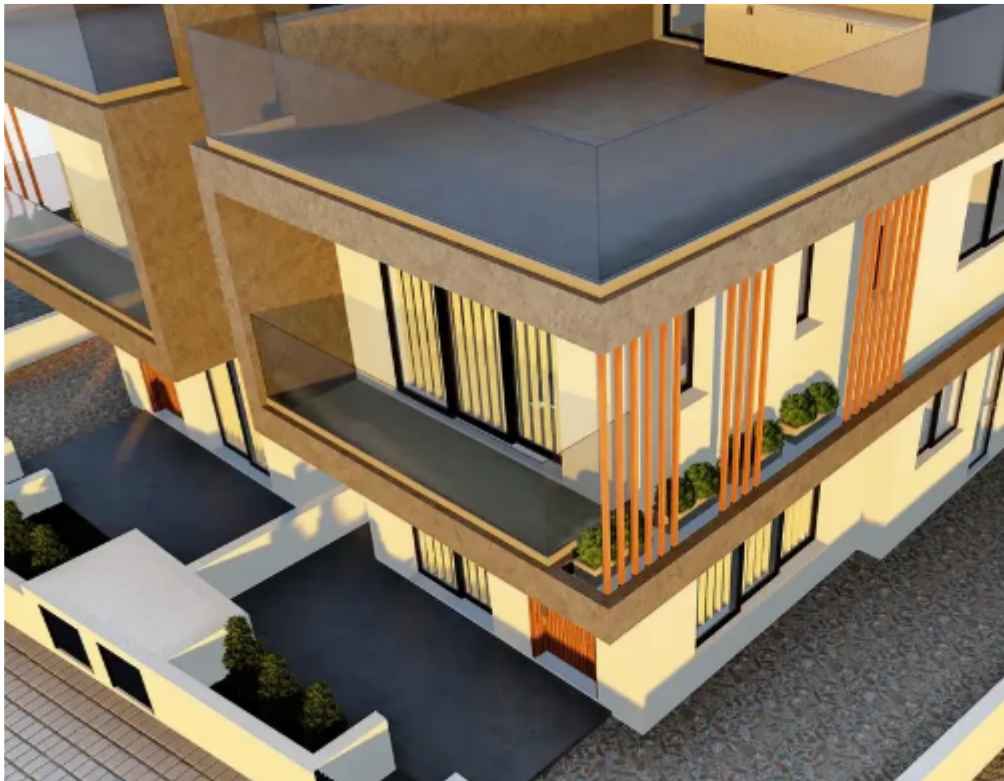

3-bedroom semi-detached for sale

Limassol, General-Hospital-Pano-Polemidia-4131 , Cyprus

Offered at: € 470,000

Estate ID: 67254

Ref: ba5492535

NET internal area: **175**

Bathrooms: **2**

Bedrooms: **3**

Parking spaces: **Covered cars**

Available from: **2024-10-22**

Offered at: **470,000**

Type: **SemidetachedHouse**

Explore your future home in the peaceful and popular area of Pano Polemidia. This impressive under-construction property features 175 square meters of living space on a spacious 280 square-meter plot. Enjoy breathtaking city views from the comfort of your own home, with a stunning roof garden that includes BBQ facilities, perfect for outdoor entertaining. The large backyard offers ample space to create your dream pool or a beautiful garden. Key Features: Spacious Living: 175 square meters of thoughtfully designed interior space. Prime Location: Situated in a quiet neighborhood, ensuring peace and tranquility. Stunning Views: Enjoy panoramic views of Limassol's skyline. Roof Garden:...