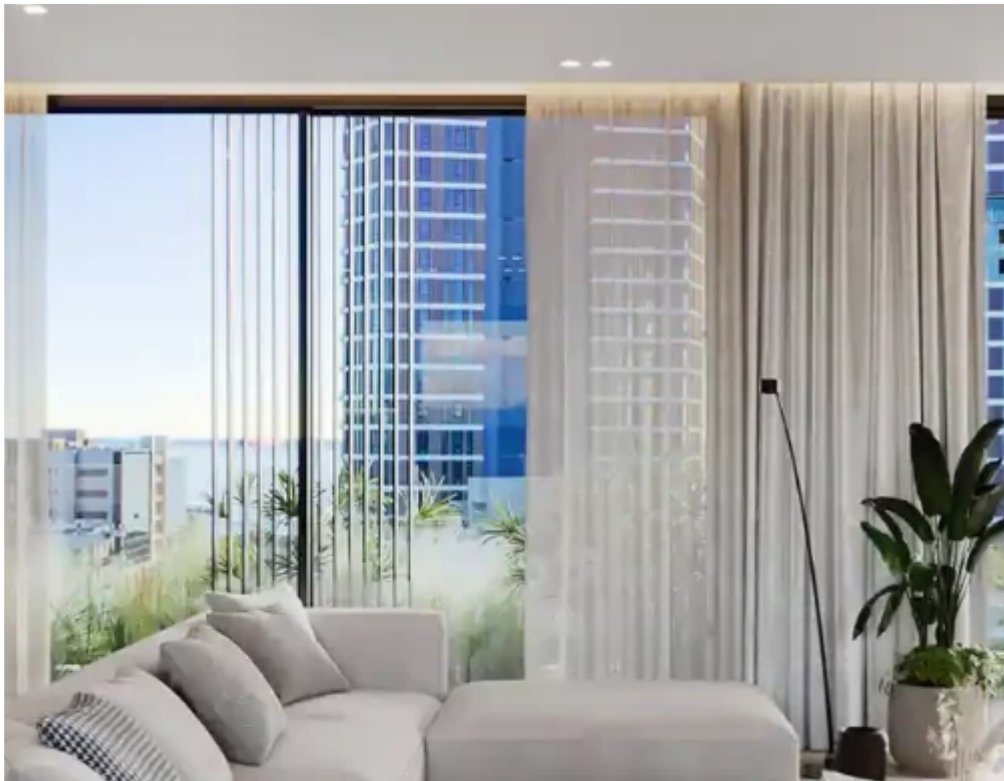

Residential building in neapolis, limassol

Limassol, Trilogy-Complex-Neapoli-3106 , Cyprus

Offered at: € 8,000,000

Estate ID: 67449

Ref: ba5004789

NET internal area: **1069**

Available from: **2024-10-24**

Offered at: **8,000,000**

Type: **Space**

Year of build: **2024**

""""""We are delighted to present the Residential Project at the Neapolis Area. The new project will be a Tower of 6 floors 10 flats of Two bedroom and 1 with Three bedroom Penthouse, with a total area of approximately 1600.00 sq.m including covered verandas. Our vision is to create an extraordinary residential building that, through exceptional Architectural design, use of the latest technologies and highest levels of sustainability, will become a landmark on the Limassol Coastline. The building is located in a quiet residential area surrounded by all amenities and 100 m away from the sea shore. """"""...