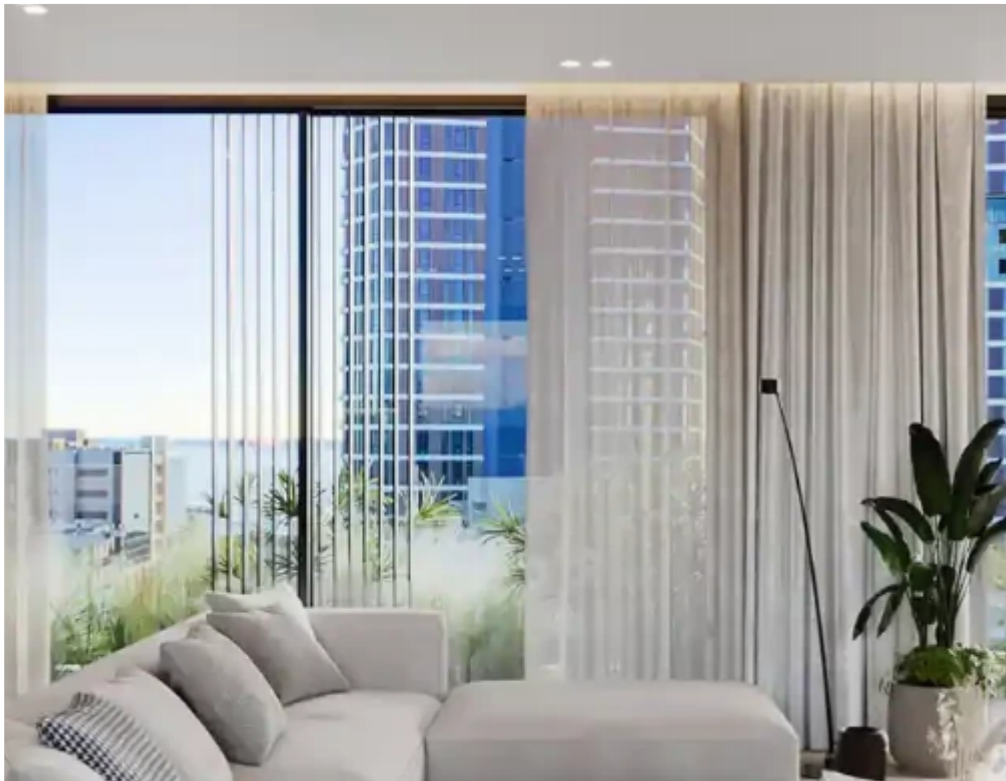

Residential building in neapolis, limassol

Limassol, Trilogy-Complex-Neapoli-3106 , Cyprus

Offered at: € 8,000,000

Estate ID: 67449

Ref: ba5004789

Available from: **2024-10-24**

Offered at: **8,000,000**

Type: **Space**

Year of build: **2024**

""""""We are delighted to present the Residential Project at the Neapolis Area. The new project will be a Tower of 6 floors 10 flats of Two bedroom and 1 with Three bedroom Penthouse, with a total area of approximately 1600.00 sq.m including covered verandas. Our vision is to create an extraordinary residential building that, through exceptional Architectural design, use of the latest technologies and highest levels of sustainability, will become a landmark on the Limassol Coastline. The building is located in a quiet residential area surrounded by all amenities and 100 m away from the sea shore. """"""...