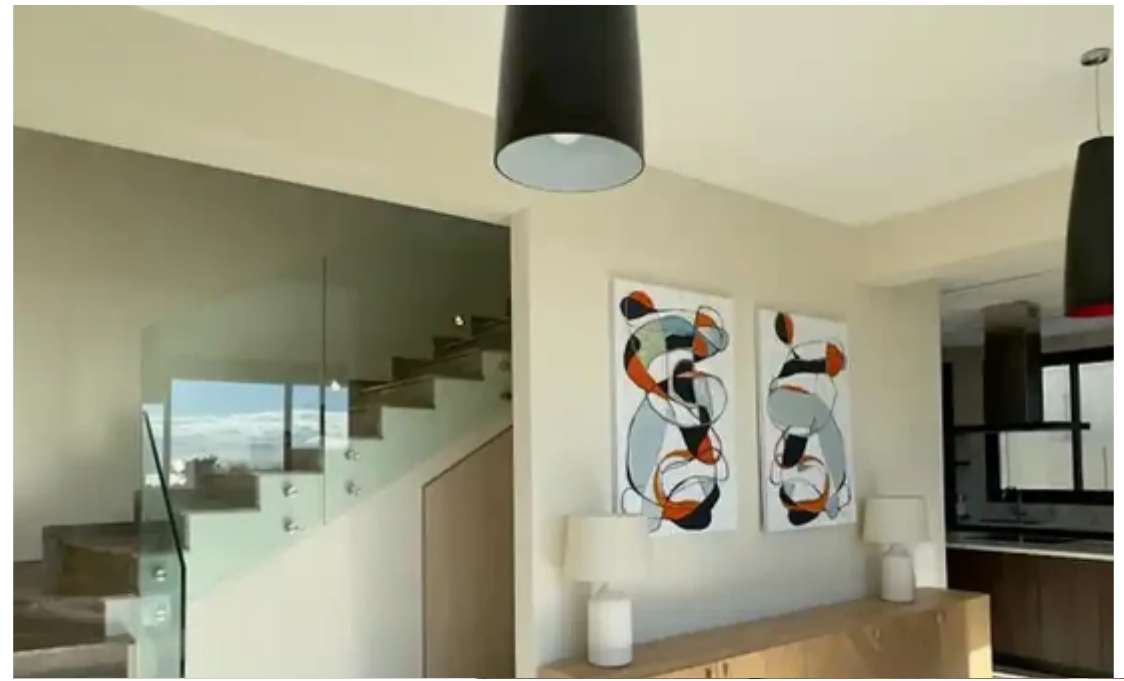

4-bedroom detached house to rent

Limassol, Super-Home-Center-Timou-Prodromou-Mesa-Geitonia-4004 , Cyprus

Offered at: €5,000

Estate ID: 67658

Ref: ba5404607

NET internal area: **236**

Bathrooms: **3**

Bedrooms: **4**

Parking spaces: **Covered cars**

Available from: **2024-10-24**

Offered at: **5,000**

Type: **PrivateHouse**

....."New luxury 4-bedroom house for rent in Germasogeia, Limassol. ?Covered area: 236 m2 ?Mountain and sea views ?2 bathrooms + 1 guest toilet ?A/C ?Underfloor heating ?All furniture and appliances ?Private garden with barbecue area ?CCTV ?Covered parking € 5,500 | minimum 1 year"....."