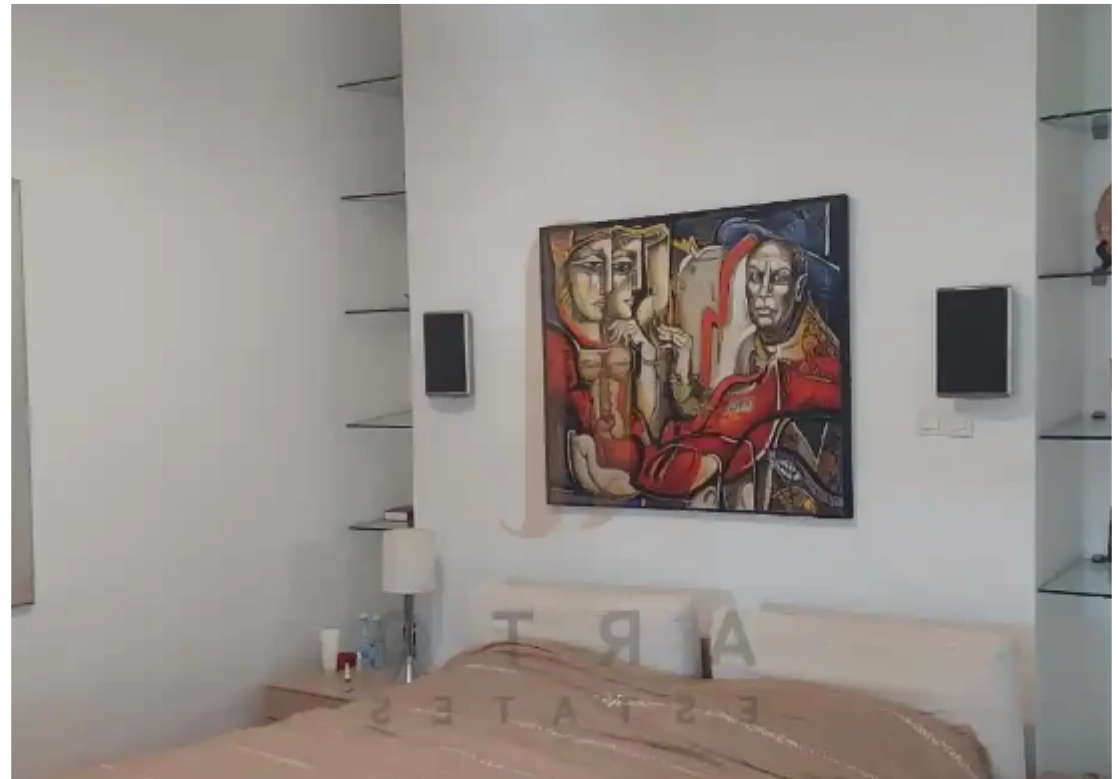

3-bedroom detached house to rent

Limassol, Episkopi-4620 , Cyprus

Offered at: €3,800

Estate ID: 67924

Ref: ba5334357

NET internal area: **220**

Bathrooms: **2**

Bedrooms: **3**

Parking spaces: **Covered cars**

Available from: **2024-10-24**

Offered at: **3,800**

Type: **PrivateHouse**

.....A 3 bedroom house is located in Episkopi area, 12 minutes from Limassol and close to all amenities. 3 Bedrooms 2 Bathrooms/ Guest WC Separate living and dining and kitchen area Fully furnished & equipped Central petrol heating/AC Solid wooden floor Photovoltaic panel Patio and private garden with pool Covered parking Covered area: 220 sq.m. Plot size: 600 sq.m.