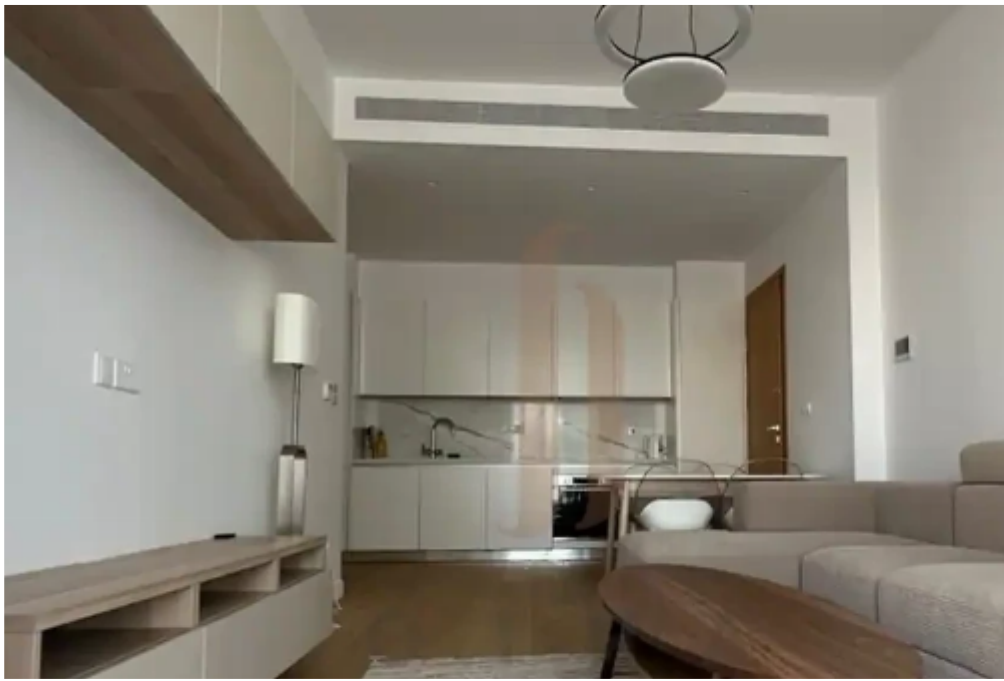

## 1-bedroom apartment to rent

Limassol, Dassoudi-Park-Papas-Potamos-Germasogeias-4040 ,  
Cyprus

**Offered at:** €2,100

**Estate ID:** 68161

**Ref:** ba5445365

NET internal area: **55**

Bathrooms: **1**

Bedrooms: **1**

Parking spaces: **No cars**

Available from: **2024-10-24**

Offered at: **2,100**

Type: **Apartment**

""""""The rent price is 2100 euros per month including common expenses + 2 security deposits against damages. Utilities such as water, electricity, annual refuse collection and internet are payable extra by the Tenant. • Property type: Apartment • City: Limassol • Location: Potamos Germasogeias • Distance to sea, m: 500 • Floor: 1 • Unit number: 102 • Bedrooms: 1 • Number of WC's: 1 • Indoor area, m2: 55.2 • Common area, m2: 18.4 • Cov. veranda, m2: 16.3 • Parking spaces: 1 • Energy efficiency: A+""""""...