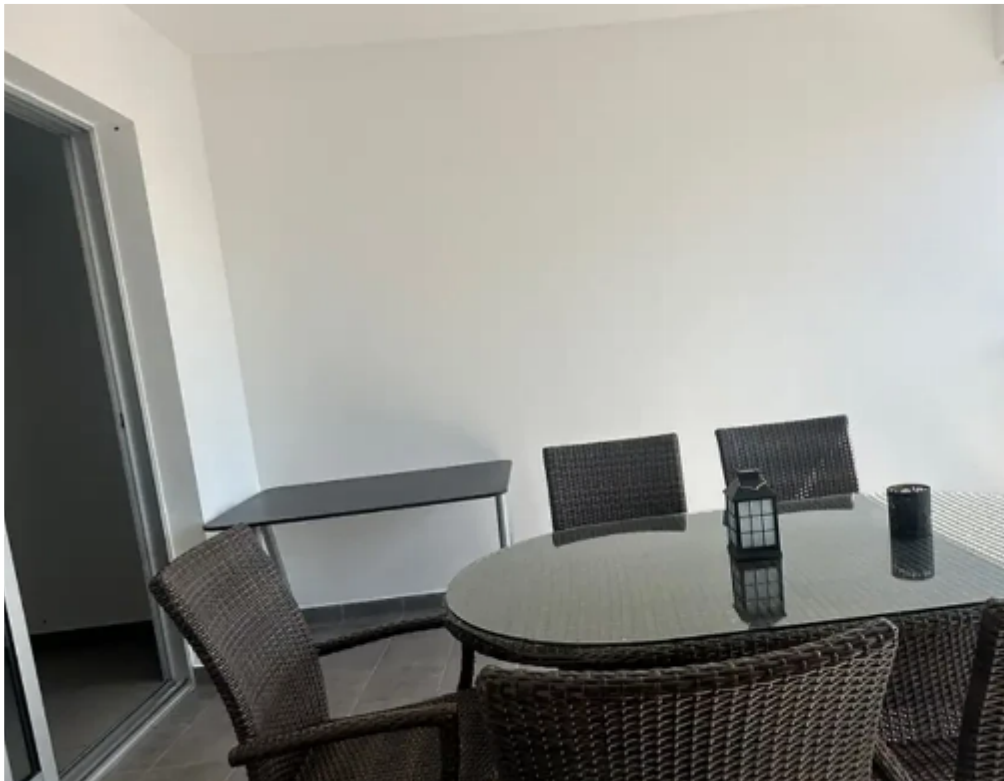

2-bedroom apartment to rent

Limassol, Logos-School-Nikou-Pattichi-St-Agios-Georgios-3071 ,
Cyprus

Offered at: € 1,600

Estate ID: 68235

Ref: ba5489700

NET internal area: **90**

Bathrooms: **1**

Bedrooms: **2**

Parking spaces: **Covered cars**

Available from: **2024-10-24**

Offered at: **1,600**

Type: **Apartment**

.....2 bedrooms 2 bathrooms ,fully furnished apartment with 2 covered parkings and storage at Tsirio area,very convenient for brain Rockets. You can call me."