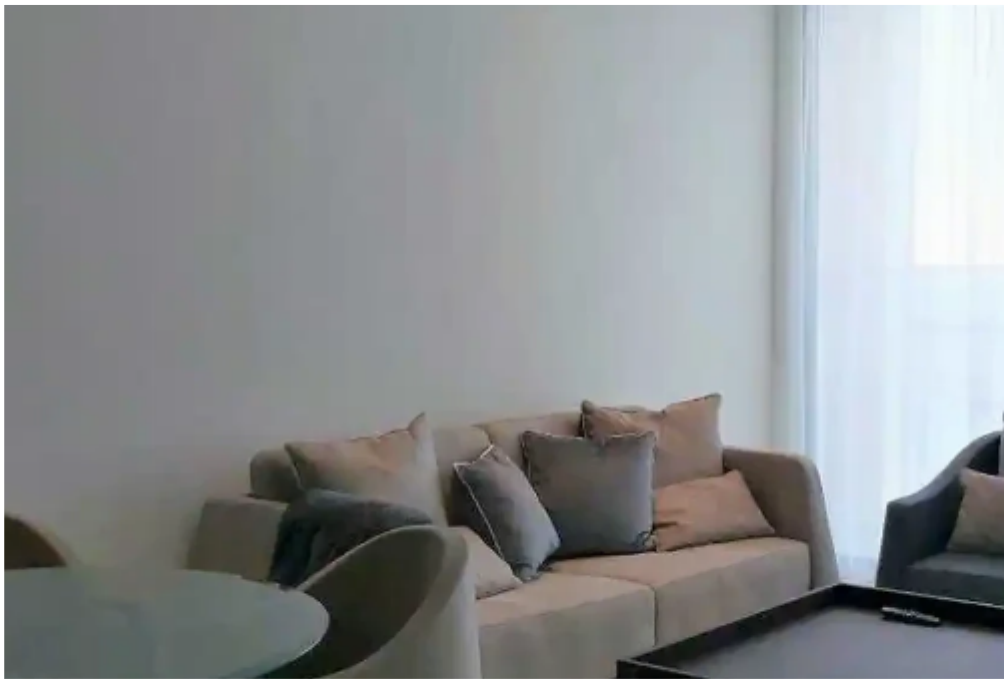

## 2-bedroom apartment to rent

Limassol, Super-Home-Center-Timou-Prodromou-Mesa-Geitonia-4004 , Cyprus

**Offered at:** €6,500

**Estate ID:** 68305

**Ref:** ba5045091

NET internal area: **137**

Bathrooms: **2**

Bedrooms: **2**

Parking spaces: **Covered cars**

Available from: **2024-10-24**

Offered at: **6,500**

Type: **Apartment**

""""For rent a luxury 2 bedroom apartment in a world class complex with stunning sea views on the 14th floor. The apartment is fully furnished, equipped with a Smart Home system, VRV, underfloor heating, security system, wooden parquet, all necessary kitchen electrical appliances. The apartment has 2 main bathrooms, 1 guest, a large veranda with fantastic sea views and access from all rooms. Facilities of the complex: 24-hour concierge service, outdoor infinity pool, indoor pool, SPA, gym, changing rooms, showers, sauna, steam bath, restaurant, etc.""""...