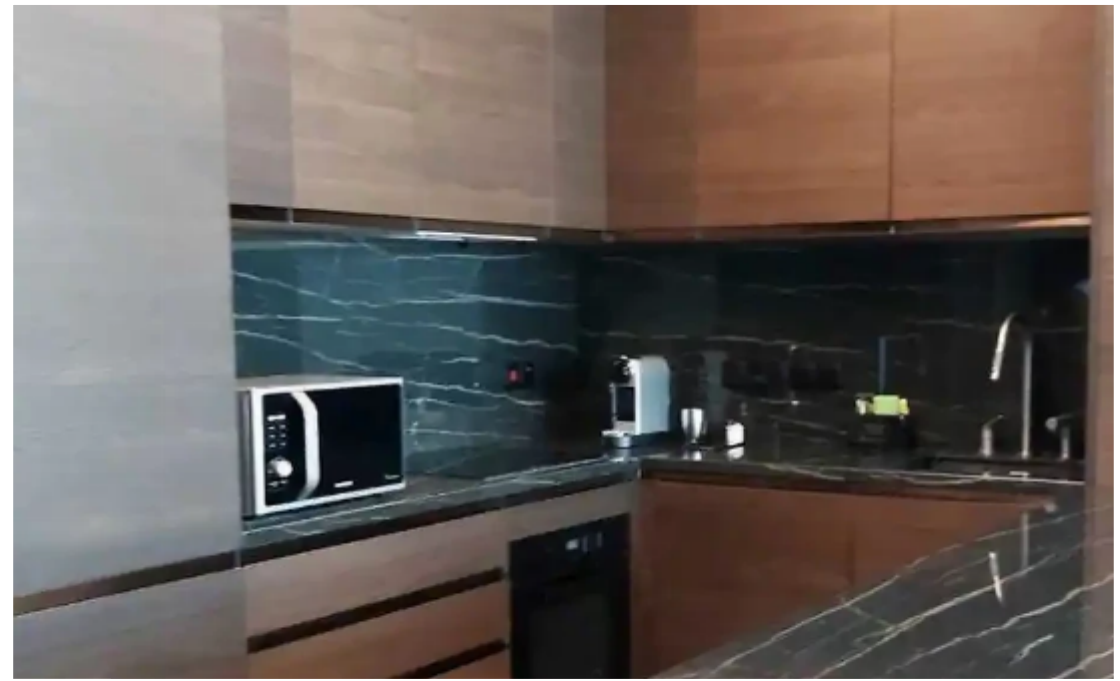

## 2-bedroom apartment to rent

Limassol, Super-Home-Center-Timou-Prodromou-Mesa-Geitonia-4004 , Cyprus

**Offered at:** €6,500

**Estate ID:** 68305

**Ref:** ba5045091

NET internal area: **137**

Bathrooms: **2**

Bedrooms: **2**

Parking spaces: **Covered cars**

Available from: **2024-10-24**

Offered at: **6,500**

Type: **Apartment**

""""For rent a luxury 2 bedroom apartment in a world class complex with stunning sea views on the 14th floor. The apartment is fully furnished, equipped with a Smart Home system, VRV, underfloor heating, security system, wooden parquet, all necessary kitchen electrical appliances. The apartment has 2 main bathrooms, 1 guest, a large veranda with fantastic sea views and access from all rooms. Facilities of the complex: 24-hour concierge service, outdoor infinity pool, indoor pool, SPA, gym, changing rooms, showers, sauna, steam bath, restaurant, etc.""""...