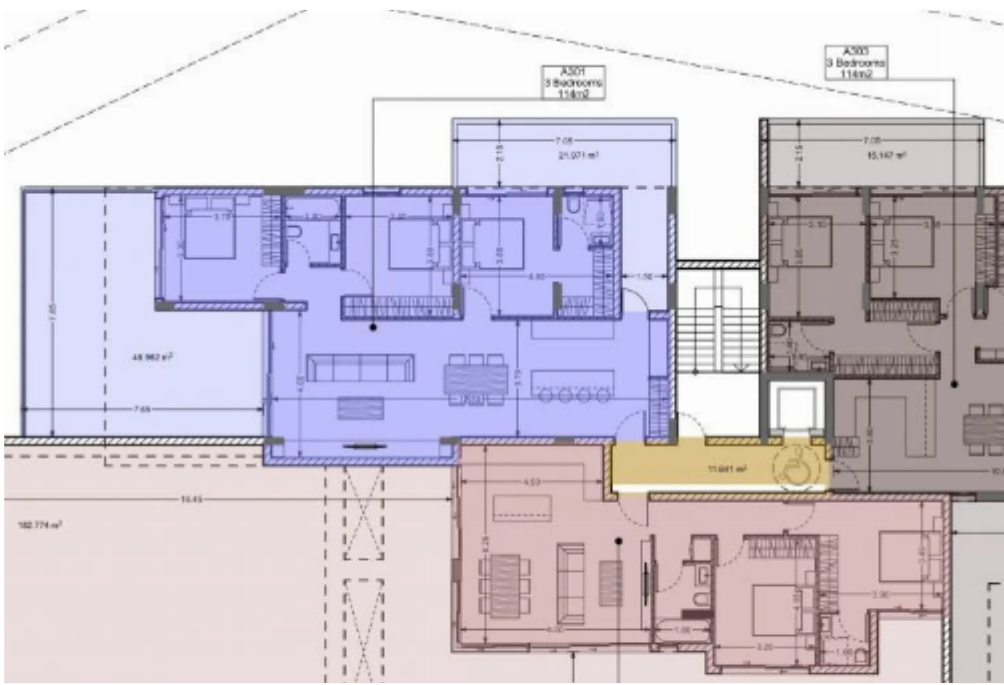

2 bedrooms, 86 sq.m.

Limassol, Panthea-Grammar-School-Agios-Athanasios-4105 ,
Cyprus

Offered at: € 489,060

Estate ID: 6838

Ref: J4021L1567

A302
2 Bedrooms
86m²

Density: **0 %**

Available from: **2024-03-27**

Offered at: **489,060**

Type: **Penthouse**

Explore this desirable 2-bedroom property for sale, featuring 86 sq.m internal area, 42 sq.m covered verandas, storage room, and parking space. Your ideal home awaits!...