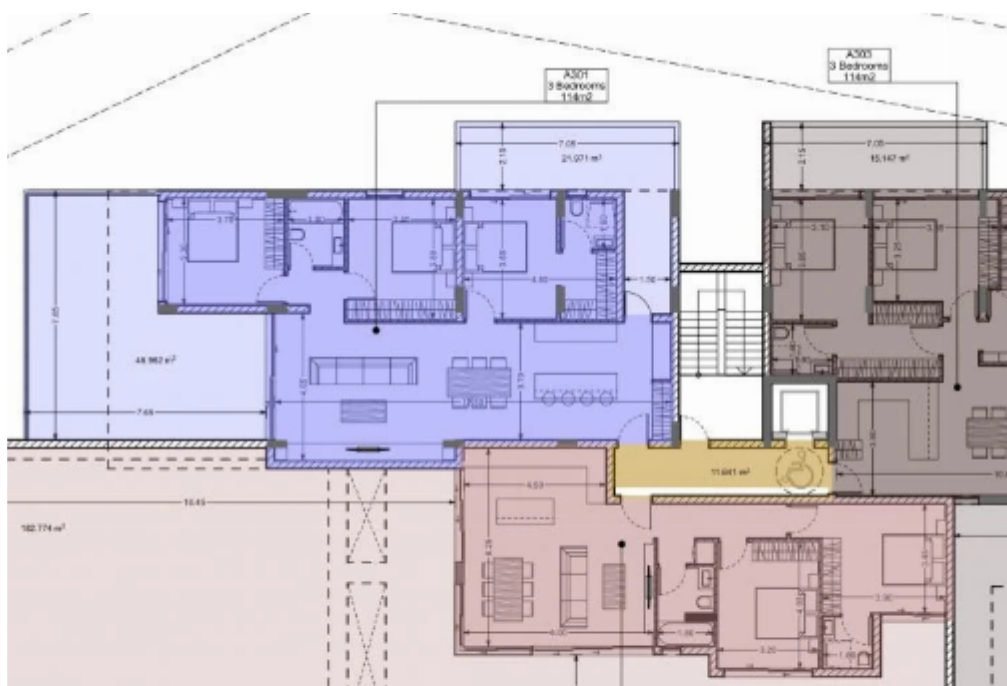

## 3 bedrooms, 114 sq.m.

Limassol, Panthea-Grammar-School-Agios-Athanasios-4105 ,  
Cyprus

**Offered at:** € 554,800

**Estate ID:** 6840

**Ref:** J4021L1566

Density: **0 %**

Available from: **2024-03-27**

Offered at: **554,800**

Type: **Penthouse**

Explore this desirable 3-bedroom property for sale, featuring 114 sq.m internal area, 64 sq.m covered verandas, storage room, and parking space. Your ideal home awaits!...