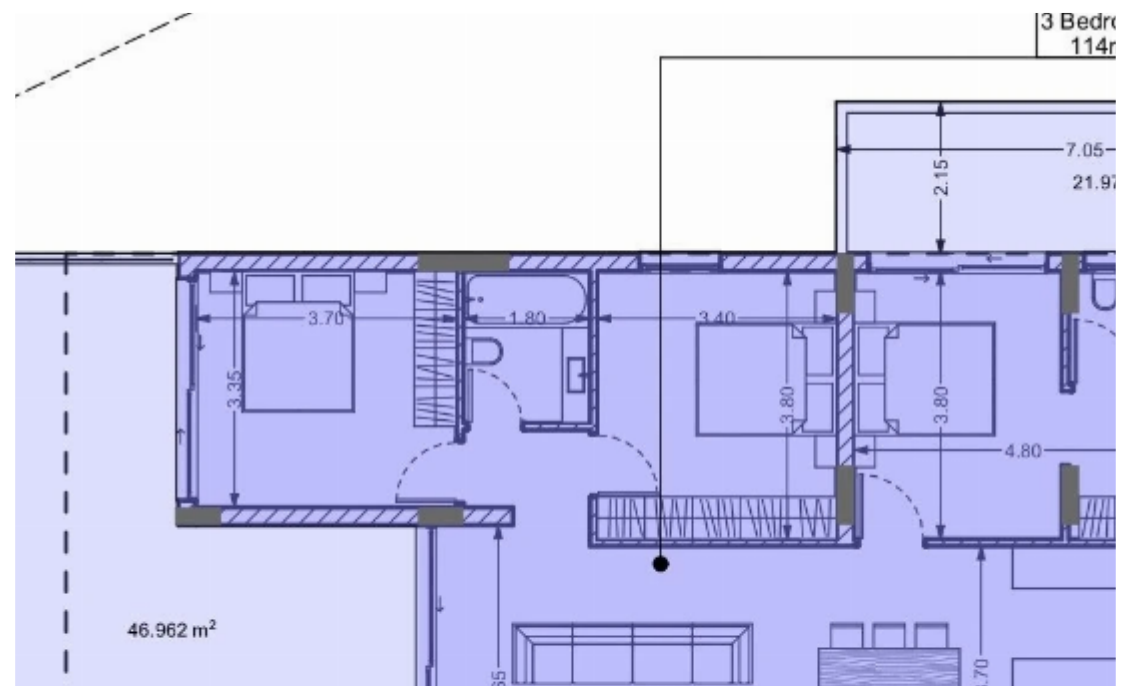

3 bedrooms, 114 sq.m.

Limassol, Panthea-Grammar-School-Agios-Athanasios-4105 ,
Cyprus

Offered at: € 554,800

Estate ID: 6840

Ref: J4021L1566

Density: **0 %**

Available from: **2024-03-27**

Offered at: **554,800**

Type: **Penthouse**

Explore this desirable 3-bedroom property for sale, featuring 114 sq.m internal area, 64 sq.m covered verandas, storage room, and parking space. Your ideal home awaits!...

Estate on map: