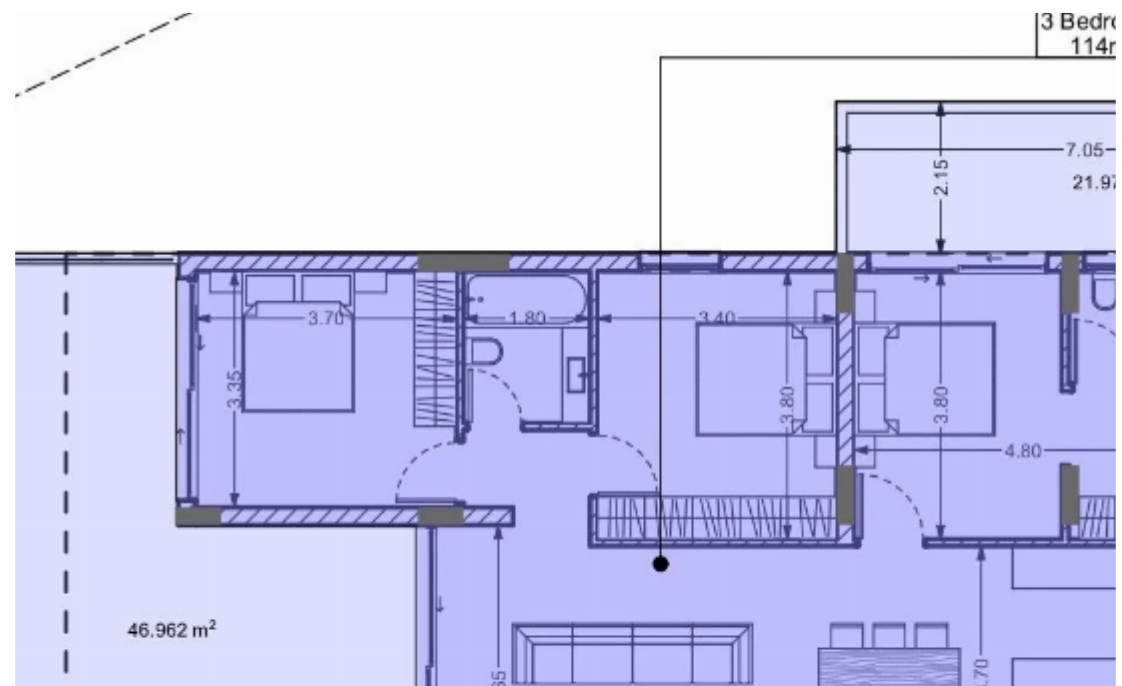

## 3 bedrooms, 114 sq.m.

Limassol, Panthea-Grammar-School-Agios-Athanasios-4105 ,  
Cyprus

**Offered at:** € 554,800

**Estate ID:** 6840

**Ref:** J4021L1566

Density: **0 %**

Available from: **2024-03-27**

Offered at: **554,800**

Type: **Penthouse**

Explore this desirable 3-bedroom property for sale, featuring 114 sq.m internal area, 64 sq.m covered verandas, storage room, and parking space. Your ideal home awaits!...