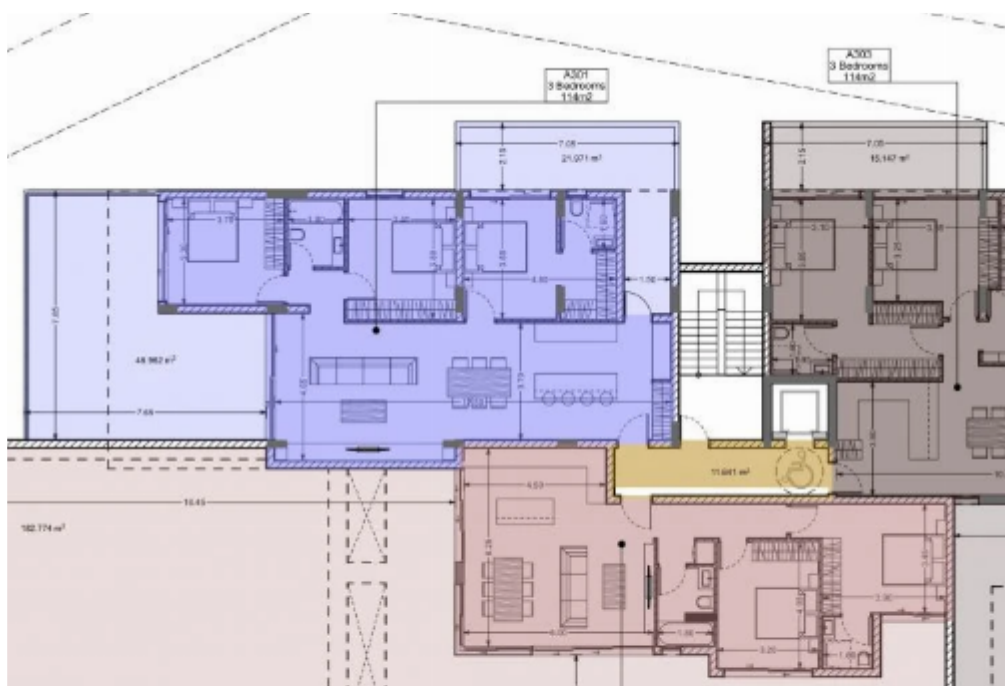

3 bedrooms, 114 sq.m.

Limassol, Panthea-Grammar-School-Agios-Athanasios-4105 ,
Cyprus

Offered at: € 554,800

Estate ID: 6840

Ref: J4021L1566

Density: **0 %**

Available from: **2024-03-27**

Offered at: **554,800**

Type: **Penthouse**

Explore this desirable 3-bedroom property for sale, featuring 114 sq.m internal area, 64 sq.m covered verandas, storage room, and parking space. Your ideal home awaits!...

Estate on map: