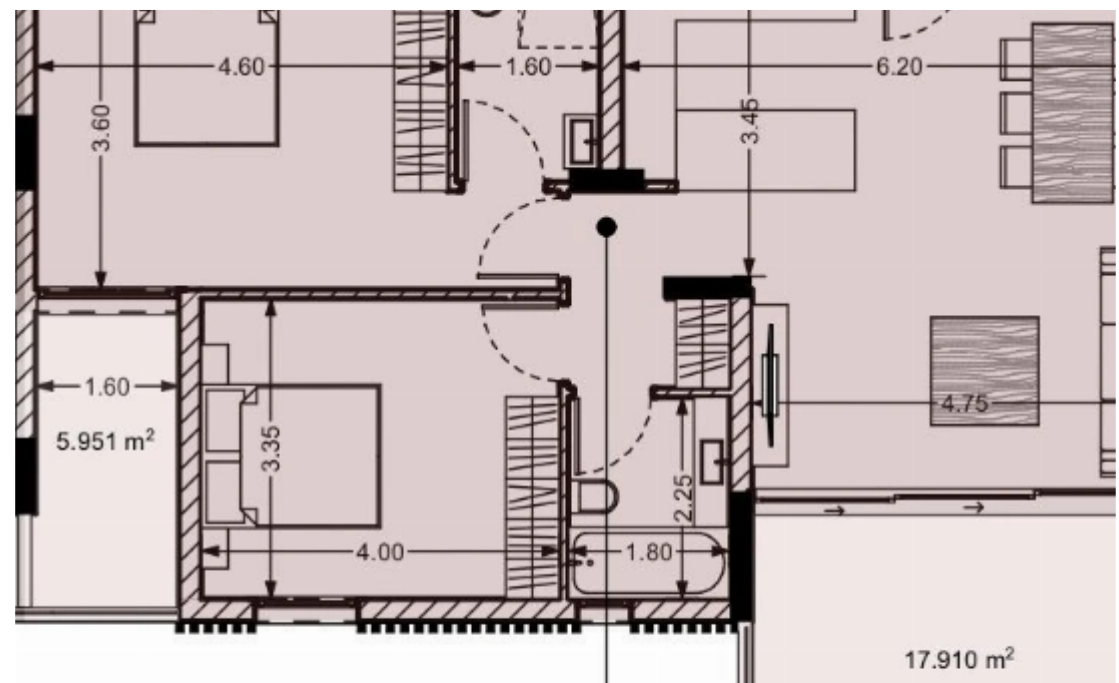

## 2 bedrooms, 84 sq.m.

Limassol, Panthea-Grammar-School-Agios-Athanasios-4105 ,  
Cyprus

**Offered at:** €318,187

**Estate ID:** 6841

**Ref:** J4021L1564

NET internal area: **84**

Bathrooms: **2**

Bedrooms: **2**

Parking spaces: **1 cars**

Available from: **2024-03-27**

Offered at: **318,187**

Type: **Apartment**

Veranda: **23 m²**

Explore this desirable 2-bedroom property for sale, featuring 84 sq.m internal area, 23 sq.m covered verandas, storage room, and parking space. Your ideal home awaits!...