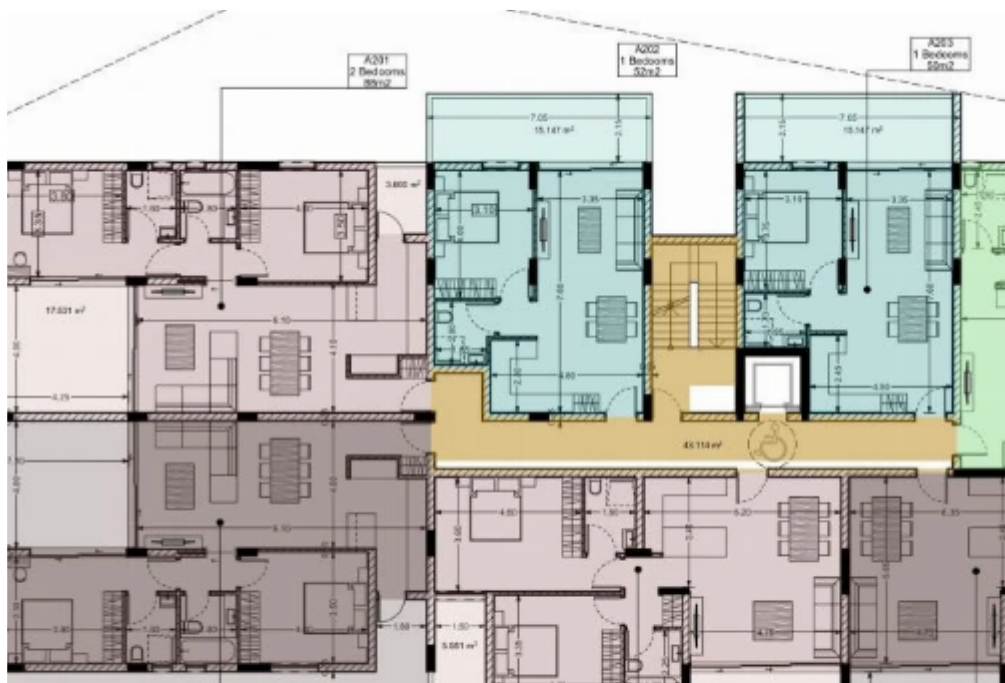

## 2 bedrooms, 84 sq.m.

Limassol, Panthea-Grammar-School-Agios-Athanasios-4105 ,  
Cyprus

**Offered at:** €318,187

**Estate ID:** 6841

**Ref:** J4021L1564

NET internal area: **84**

Bathrooms: **2**

Bedrooms: **2**

Parking spaces: **1 cars**

Available from: **2024-03-27**

Offered at: **318,187**

Type: **Apartment**

Veranda: **23 m²**

Explore this desirable 2-bedroom property for sale, featuring 84 sq.m internal area, 23 sq.m covered verandas, storage room, and parking space. Your ideal home awaits!...