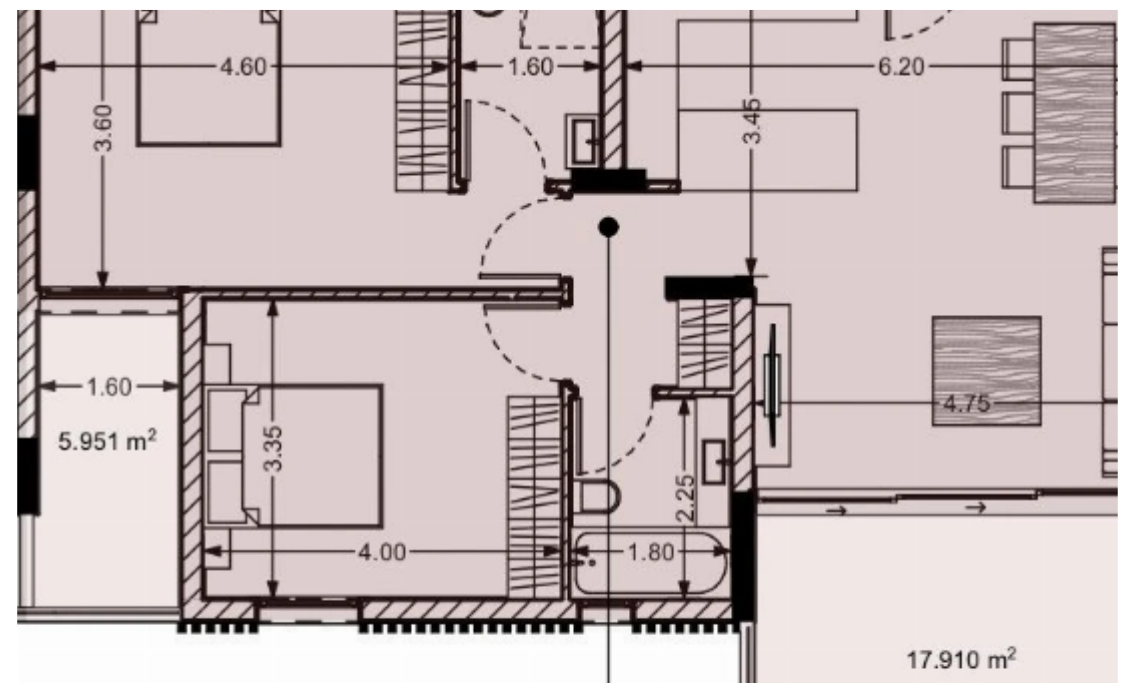

## 2 bedrooms, 84 sq.m.

Limassol, Panthea-Grammar-School-Agios-Athanasios-4105 ,  
Cyprus

**Offered at:** €318,187

**Estate ID:** 6841

**Ref:** J4021L1564

NET internal area: **84**

Bathrooms: **2**

Bedrooms: **2**

Parking spaces: **1 cars**

Available from: **2024-03-27**

Offered at: **318,187**

Type: **Apartment**

Veranda: **23 m²**

Explore this desirable 2-bedroom property for sale, featuring 84 sq.m internal area, 23 sq.m covered verandas, storage room, and parking space. Your ideal home awaits!...