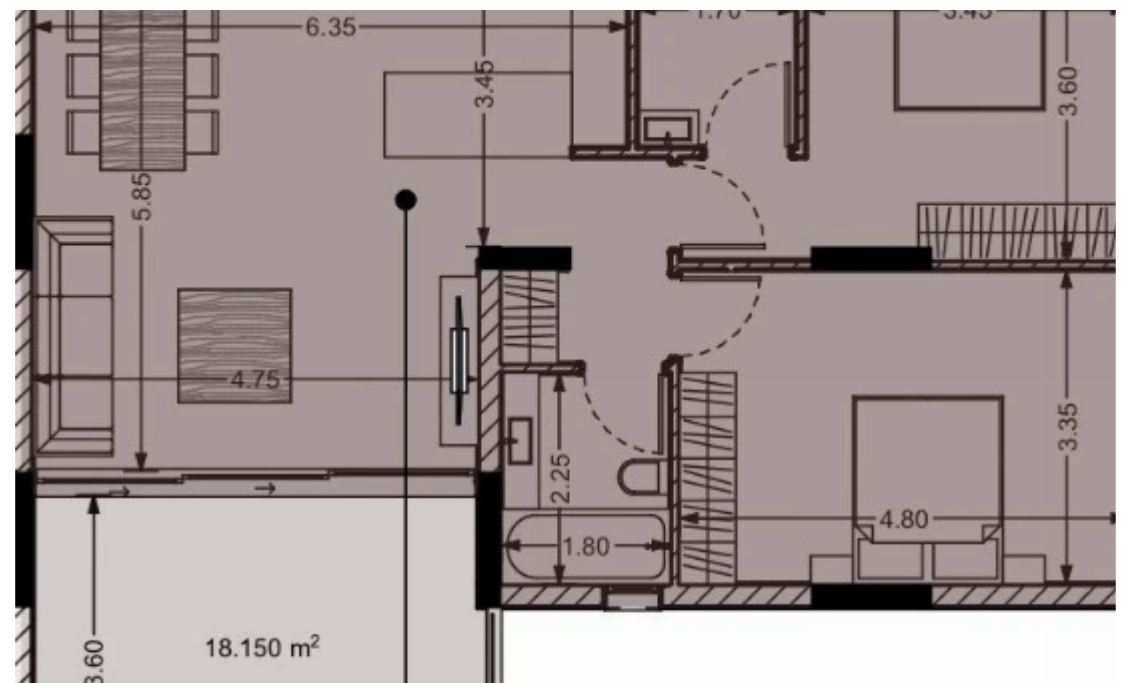

## 2 bedrooms, 84 sq.m.

Limassol, Panthea-Grammar-School-Agios-Athanasios-4105 ,  
Cyprus

**Offered at:** € 301,343

**Estate ID:** 6843

**Ref:** J4021L1563

NET internal area: **84**

Bathrooms: **2**

Bedrooms: **2**

Parking spaces: **1 cars**

Available from: **2024-03-27**

Offered at: **301,343**

Type: **Apartment**

Veranda: **18 m²**

Explore this desirable 2-bedroom property for sale, featuring 84 sq.m internal area, 18 sq.m covered verandas, storage room, and parking space. Your ideal home awaits!...