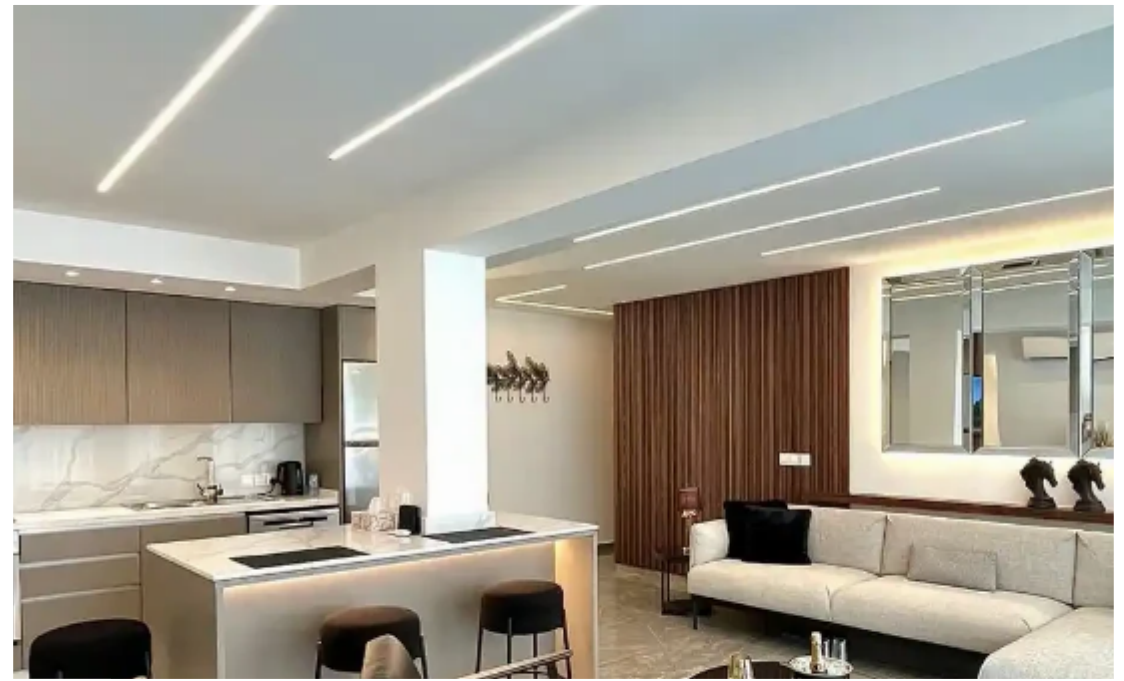

2-bedroom apartment to rent

Limassol, Olympic-Residence-World-Trade-Center-Era-Neapoli-3107
, Cyprus

Offered at: €3,500

Estate ID: 68435

Ref: ba5343028

NET internal area: **105**

Bathrooms: **2**

Bedrooms: **2**

Parking spaces: **Covered cars**

Available from: **2024-10-24**

Offered at: **3,500**

Type: **Apartment**

....."This state-of-the-art flat is located in the beach front area of Neapolis offering spectacular sea views and a fascinating luxury-living experience. The total area of the apartment is 120sqm and it offers a covered parking, security cameras all around and it is walking distance to the beach. The apartment features an artificial fire place with color changing fire flames, adjustable ambient lighting throughout the flat, sliding blinds and smart home applications. It is offered fully furnished with all electrical appliances and it is pet friendly. Additionally, the property has easy access to the highway and all necessary amenities due to the unique location it is situated. ...