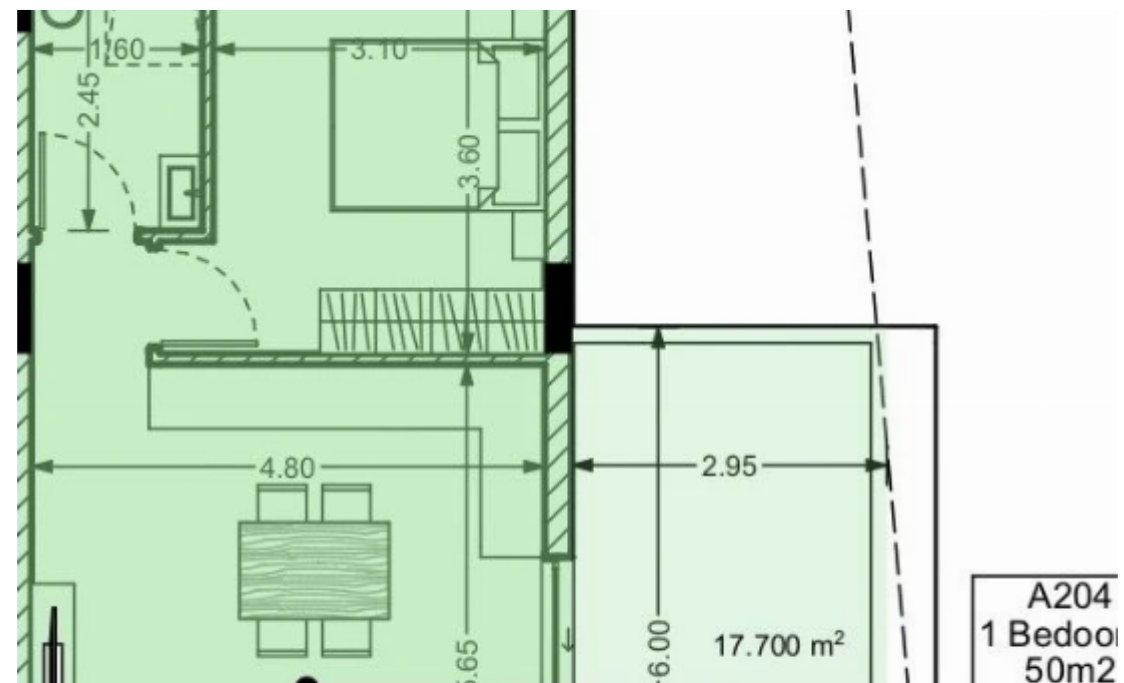

## 1 bedrooms, 50 sq.m.

Limassol, Panthea-Grammar-School-Agios-Athanasios-4105 ,  
Cyprus

**Offered at:** € 199,715

**Estate ID:** 6844

**Ref:** J4021L1562

NET internal area: **50**

Bathrooms: **1**

Bedrooms: **1**

Parking spaces: **1 cars**

Available from: **2024-03-27**

Offered at: **199,715**

Type: **Apartment**

Veranda: **17 m²**

Explore this desirable 1-bedroom property for sale, featuring 50 sq.m internal area, 17 sq.m covered verandas, storage room, and parking space. Your ideal home awaits!...