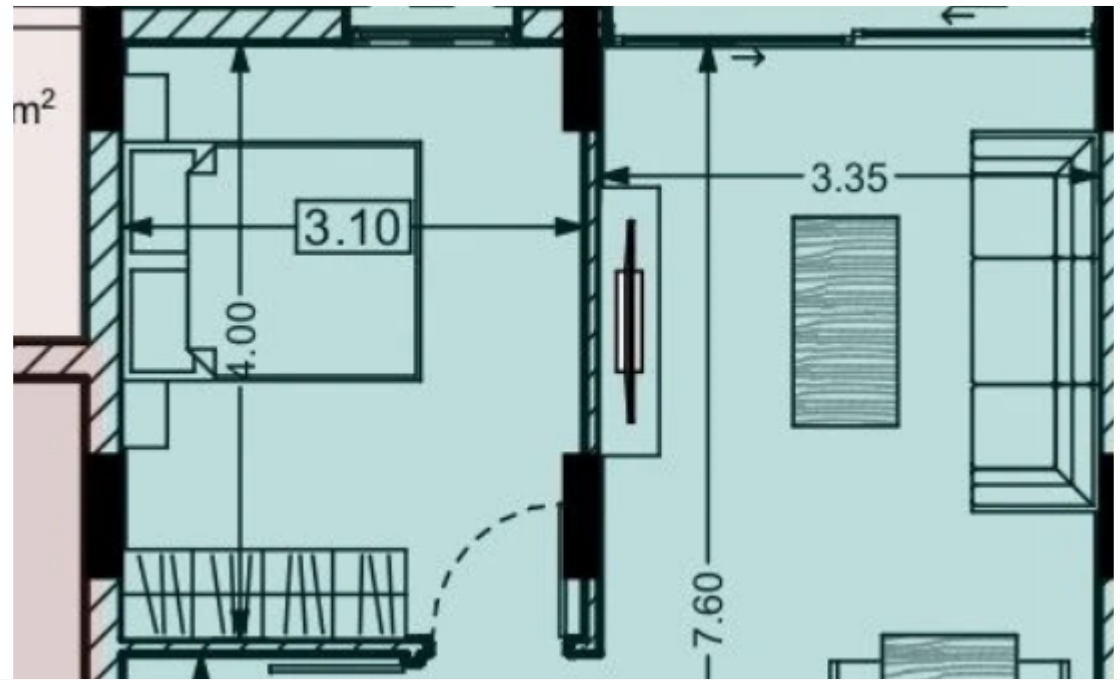

## 1 bedrooms, 52 sq.m.

Limassol, Panthea-Grammar-School-Agios-Athanasios-4105 ,  
Cyprus

**Offered at:** € 198,063

**Estate ID:** 6845

**Ref:** J4021L1560

NET internal area: **52**

Bathrooms: **1**

Bedrooms: **1**

Parking spaces: **1 cars**

Available from: **2024-03-27**

Offered at: **198,063**

Type: **Apartment**

Veranda: **15 m²**

Explore this desirable 1-bedroom property for sale, featuring 52 sq.m internal area, 15 sq.m covered verandas, storage room, and parking space. Your ideal home awaits!...