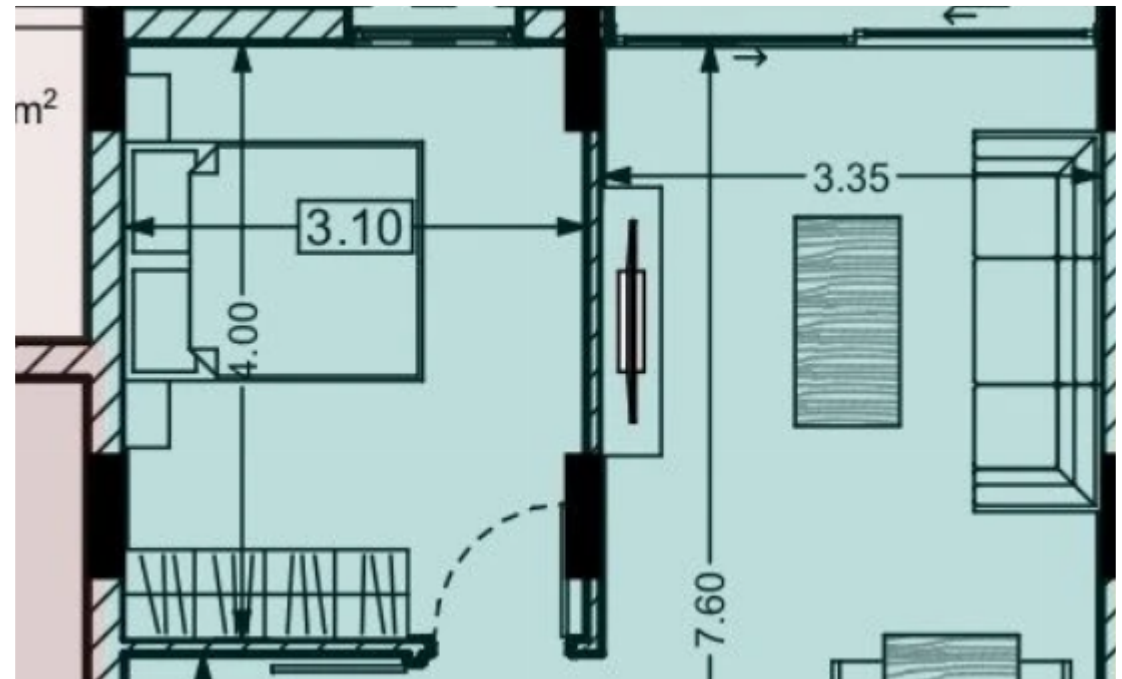

## 1 bedrooms, 52 sq.m.

Limassol, Panthea-Grammar-School-Agios-Athanasios-4105 ,  
Cyprus

**Offered at:** € 198,063

**Estate ID:** 6845

**Ref:** J4021L1560

NET internal area: **52**

Bathrooms: **1**

Bedrooms: **1**

Parking spaces: **1 cars**

Available from: **2024-03-27**

Offered at: **198,063**

Type: **Apartment**

Veranda: **15 m²**

Explore this desirable 1-bedroom property for sale, featuring 52 sq.m internal area, 15 sq.m covered verandas, storage room, and parking space. Your ideal home awaits!...