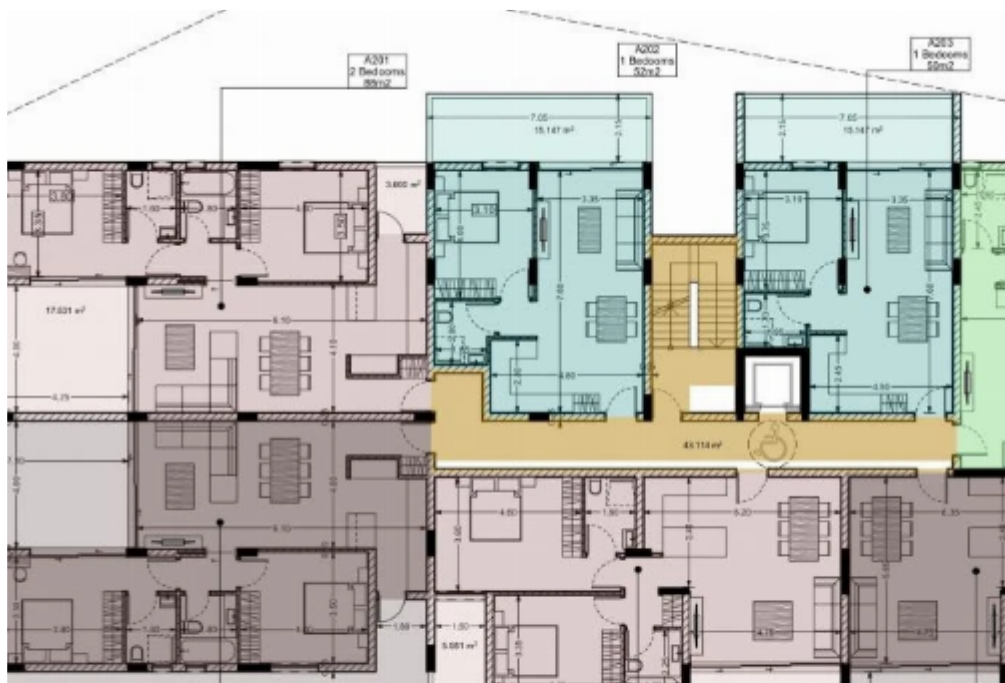

## 1 bedrooms, 52 sq.m.

Limassol, Panthea-Grammar-School-Agios-Athanasios-4105 ,  
Cyprus

**Offered at:** € 198,063

**Estate ID:** 6845

**Ref:** J4021L1560

NET internal area: **52**

Bathrooms: **1**

Bedrooms: **1**

Parking spaces: **1 cars**

Available from: **2024-03-27**

Offered at: **198,063**

Type: **Apartment**

Veranda: **15 m²**

Explore this desirable 1-bedroom property for sale, featuring 52 sq.m internal area, 15 sq.m covered verandas, storage room, and parking space. Your ideal home awaits!...