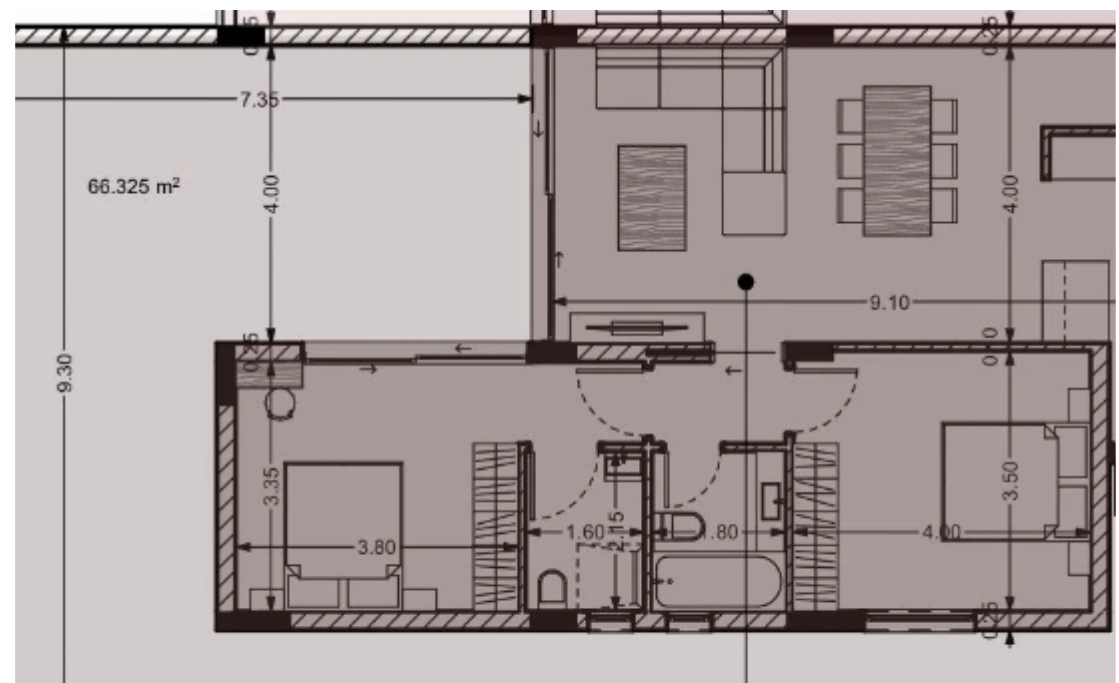

2 bedrooms, 88 sq.m.

Limassol, Panthea-Grammar-School-Agios-Athanasios-4105 ,
Cyprus

Offered at: € 439,812

Estate ID: 6847

Ref: J4021L1558

NET internal area: **88**

Bathrooms: **2**

Bedrooms: **2**

Parking spaces: **1 cars**

Available from: **2024-03-27**

Offered at: **439,812**

Type: **Apartment**

Veranda: **66 m²**

Explore this desirable 2-bedroom property for sale, featuring 88 sq.m internal area, 66 sq.m covered verandas, storage room, and parking space. Your ideal home awaits!...